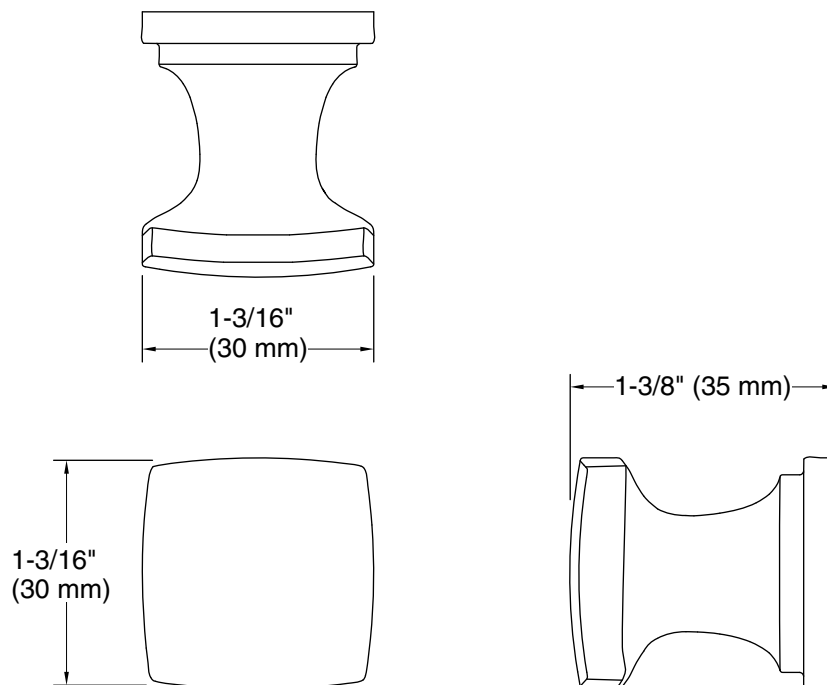

Color	Code	Description
	CP	Polished Chrome
	SN	Vibrant® Polished Nickel
	BN	Vibrant® Brushed Nickel
	BL	Matte Black
	2MB	Vibrant® Brushed Moderne Brass

Technical Information

All product dimensions are nominal.