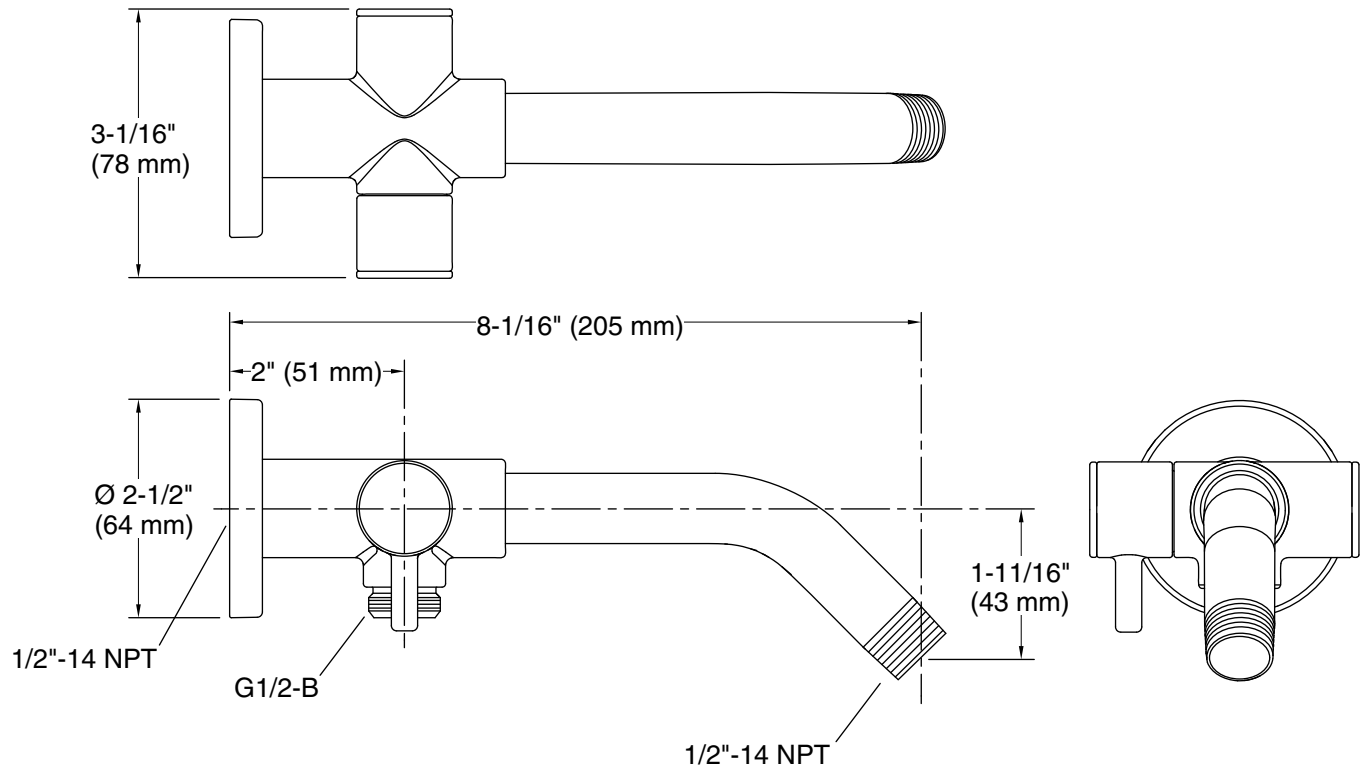

Features

- Diverter switches water between rainhead, handshower, or both at one time
- For use with KOHLER showerheads and handshowers (sold separately)
- Includes flange
- K-76334 Traditional flange and K-76335 Square flange also available (sold separately)
- 1/2" NPT connection

Technical Information

All product dimensions are nominal.
 Drain included: No

Notes

Install this product according to the installation guide.