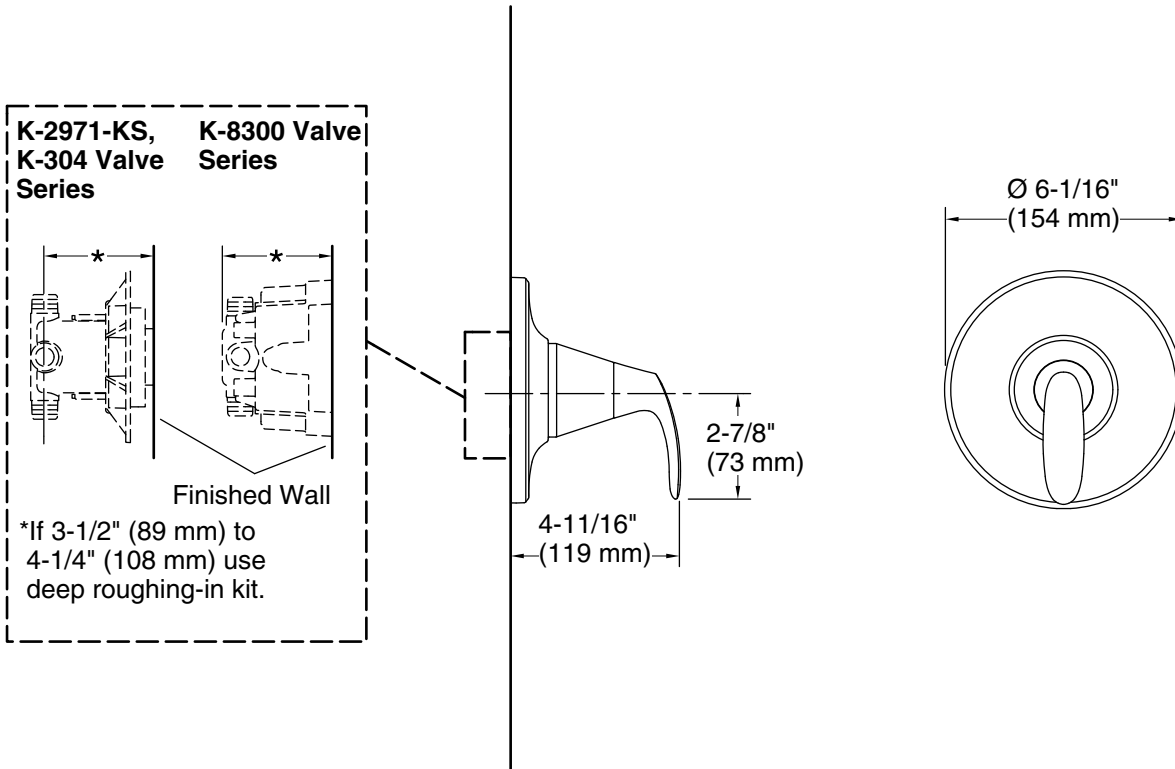

	CP	Polished Chrome
---	----	-----------------

Technical Information

All product dimensions are nominal.

Spout:

Notes

Install this product according to the installation guide.

NOTICE: Risk of product damage. Long screws for installing trim can damage the K-2971-KS valve. Consult the trim installation guide to verify if the thin wall installation kit (88526) is needed.