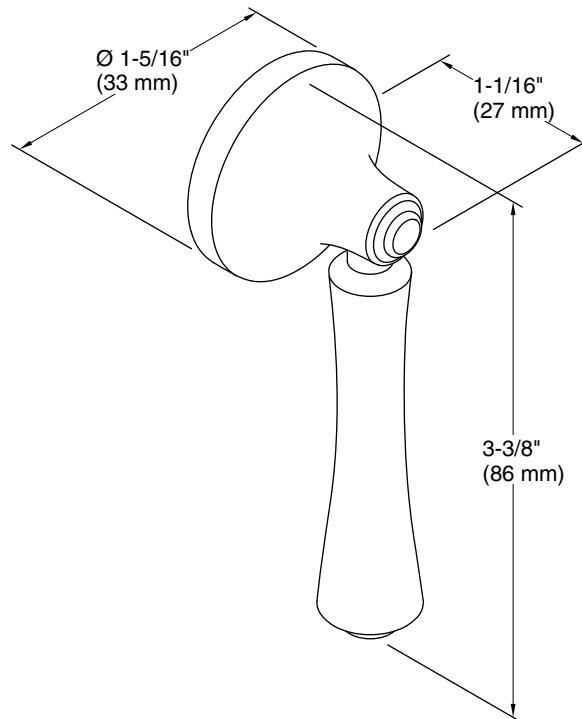

## Features

- Left-hand trip lever.
- For use with the K-3814 Corbelle toilet.

## Technical Information

All product dimensions are nominal.

Material: Zinc