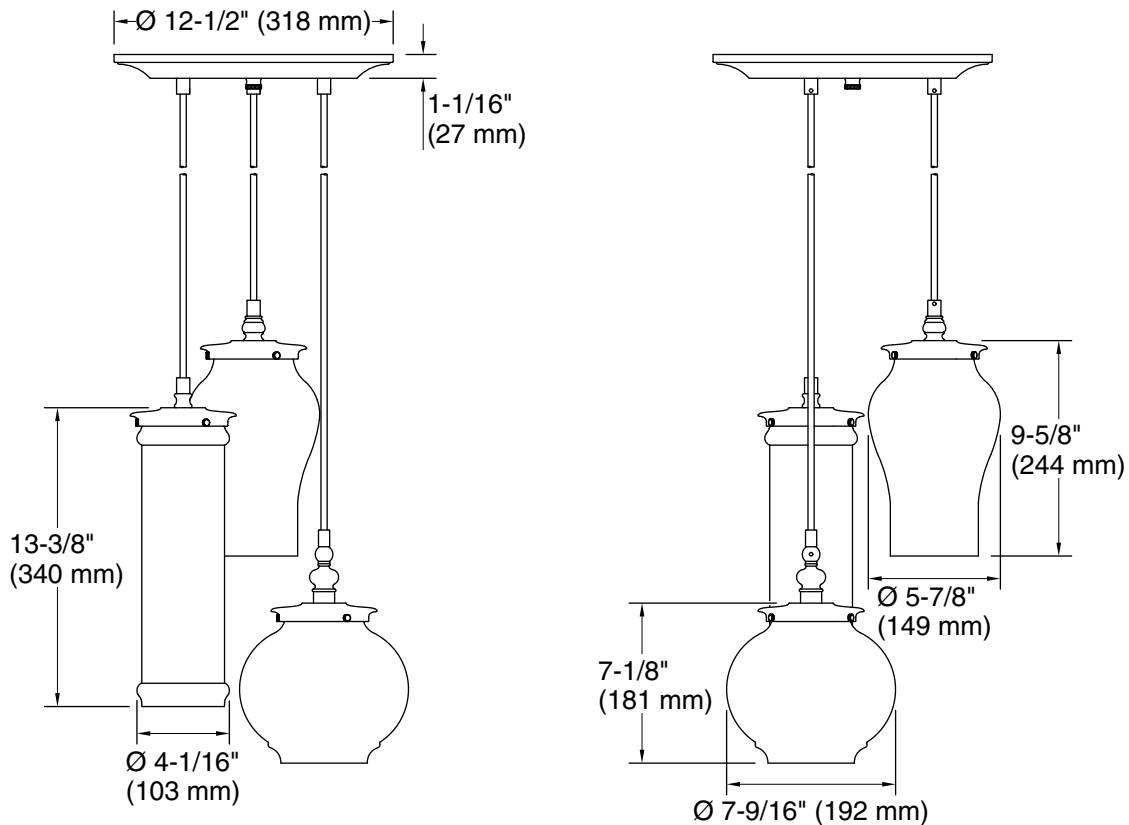

Required Electrical Service

One circuit required.

Lights: 120 V, 60 Hz

Technical Information

All product dimensions are nominal.

Installation Type: Ceiling-mount

Material: Brass

Number of Lights: 3

Lighting Type: Socket-based

Socket Type: E-12 Candelabra

Number of Shades: 3

Shade Type: Glass - clear

Hanging Type: Cord

Height: 32-5/8" (828 mm) - 152-5/8" (3876 mm)

Electrical component rating: Socket Rating: 60 Hz, 60 W, 1350

Lumens, 3000K