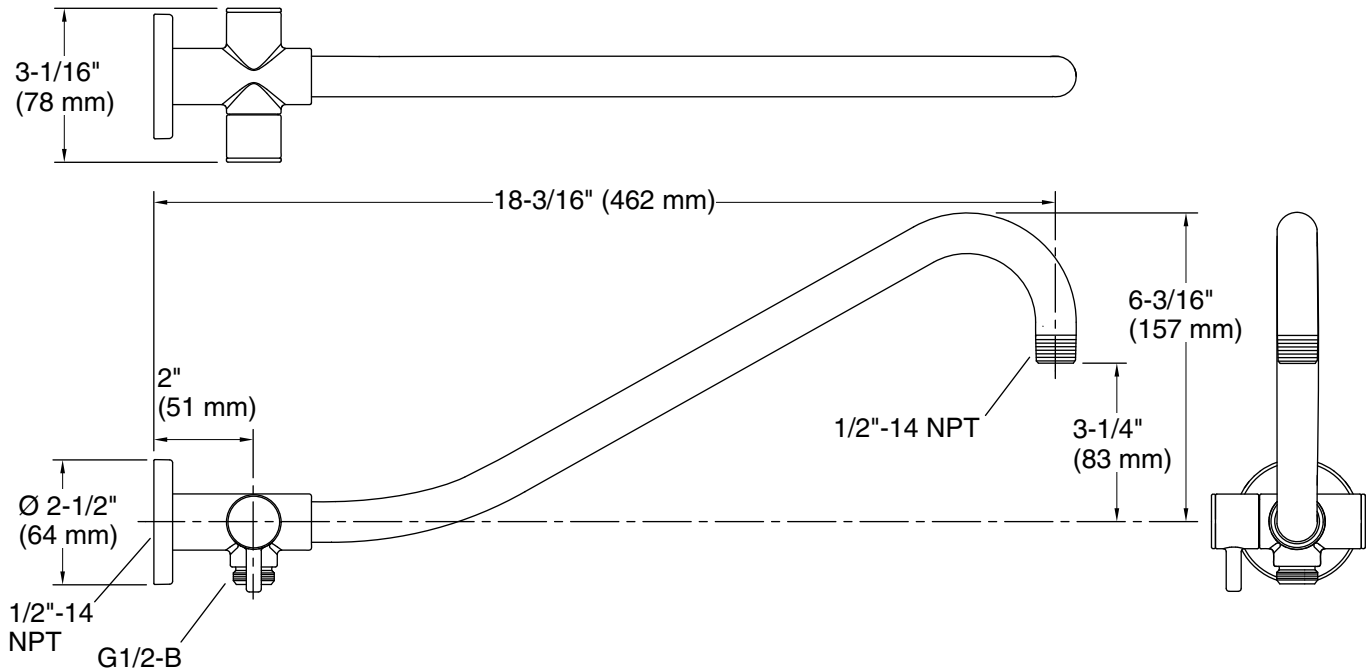

Features

- Diverter switches water between rainhead and handshower
- For use with KOHLER showerheads and handshowers (sold separately)
- Includes flange
- K-76334 Traditional flange and K-76335 Square flange also available (sold separately)
- 1/2" NPT connection

Technical Information

All product dimensions are nominal.

Drain included: No

Notes

Install this product according to the installation guide.