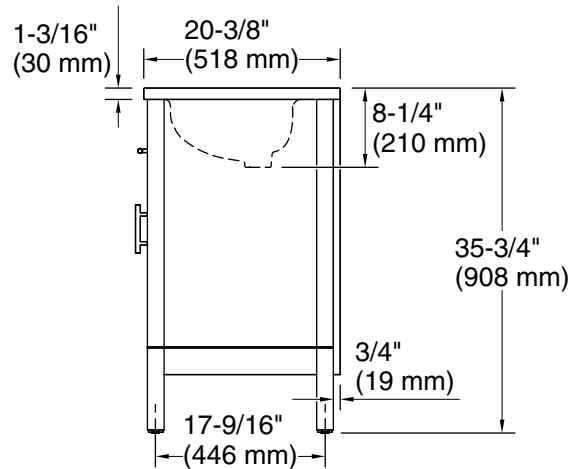

Hadron™

24" bathroom vanity cabinet with sink and quartz top

K-39603-ASB

Features

- Set includes cabinet, precut quartz vanity top, sink, cabinet hardware
- Convenient tilt-down drawer for storing smaller, frequently-used items
- Three-way adjustable slow-close door hinges for easy cabinet access
- 18-9/16" (471 mm) cabinet interior provides ample storage space
- Single faucet hole
- Faucet sold separately
- Some assembly required

Technical Information

All product dimensions are nominal.

Notes

Install this product according to the installation instructions.