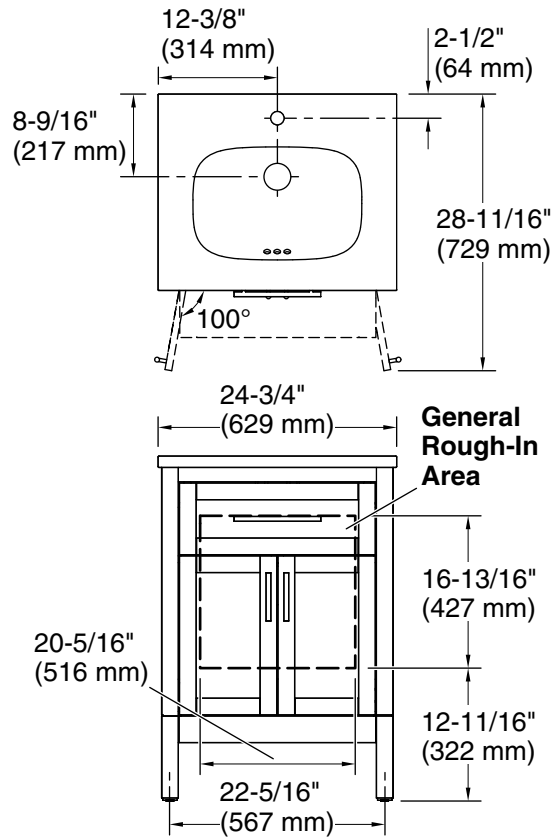

Hadron™

24" bathroom vanity cabinet with sink and quartz top

K-39603-ASB

Features

- Set includes cabinet, precut quartz vanity top, sink, cabinet hardware
- Convenient tilt-down drawer for storing smaller, frequently-used items
- Three-way adjustable slow-close door hinges for easy cabinet access
- 18-9/16" (471 mm) cabinet interior provides ample storage space
- Single faucet hole
- Faucet sold separately
- Some assembly required

Technical Information

All product dimensions are nominal.

Notes

Install this product according to the installation instructions.