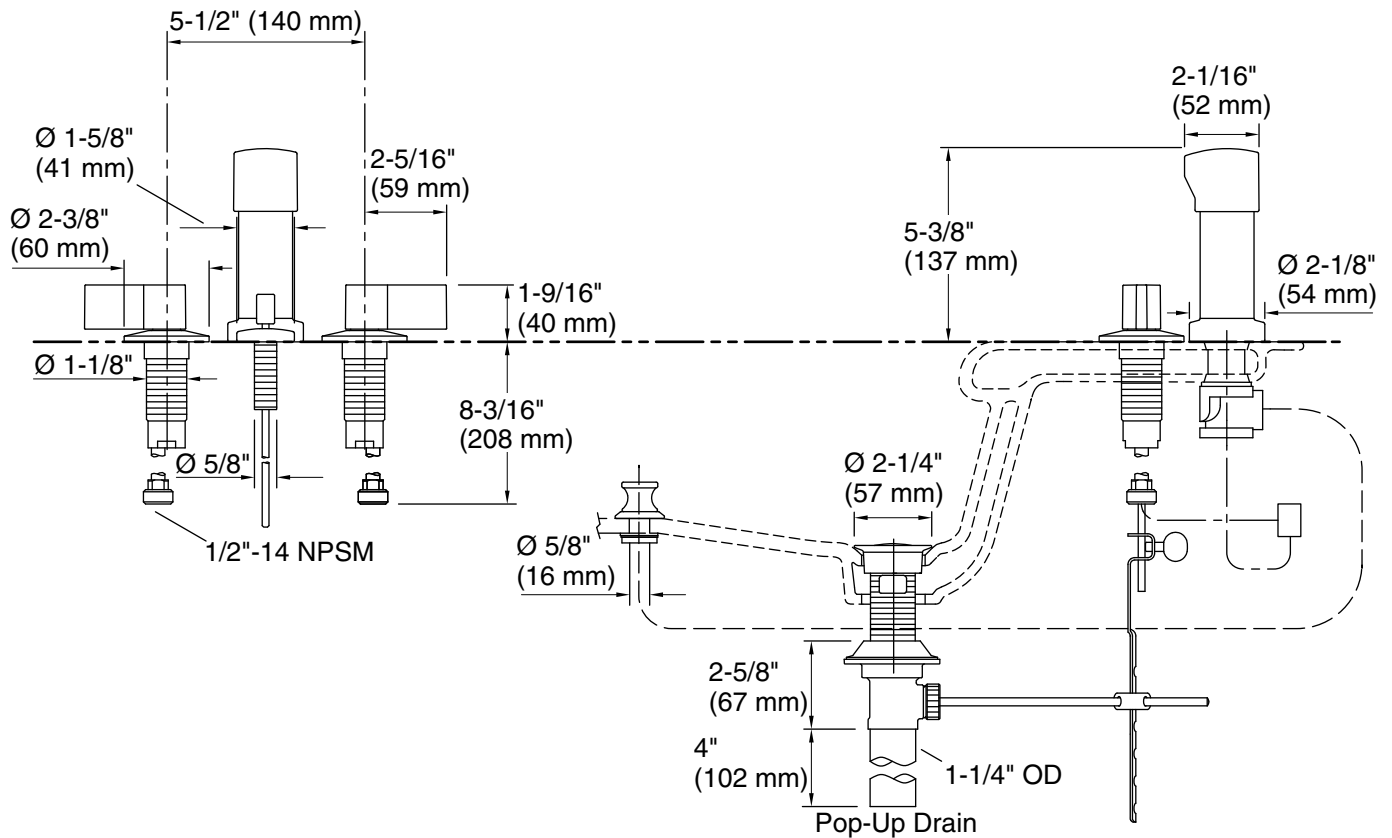

Features

- Two lever handles offer separate control of hot and cold water.
- Vertical spray delivers gentle, localized stream of water.
- Fixture-mount vacuum breaker.
- Includes metal pop-up drain with 1-1/4" tailpiece.
- Coordinates with Components faucets, accessories, and showering components to complete your bathroom.
- UltraGlide® valves with dry-stem technology are designed to eliminate common leak paths and provide smooth, effortless control.

Material

- Premium metal construction for durability and reliability.
- KOHLER finishes resist corrosion and tarnishing.

Installation

- Fixture-mount.

Recommended Products/Accessories

- K-23726 Drain treatment
- K-23723 Faucet cleaner
- K-78372 18" Towel Bar
- K-78373 24" Towel Bar
- K-78375 24" Double Towel Bar
- K-78377 Hand Towel Arm
- K-78378 Robe Hook
- K-78379 Double Towel Arm
- K-78382 Pivoting toilet paper holder
- K-78383 Vertical toilet paper holder
- K-78384 Covered double toilet paper holder

Color	Code	Description
	CP	Polished Chrome
	BN	Vibrant® Brushed Nickel
	BL	Matte Black
	2MB	Vibrant® Brushed Moderne Brass
	TT	Vibrant Titanium

Technical Information

All product dimensions are nominal.

Drain included: Yes
 Drain tailpiece included: Yes