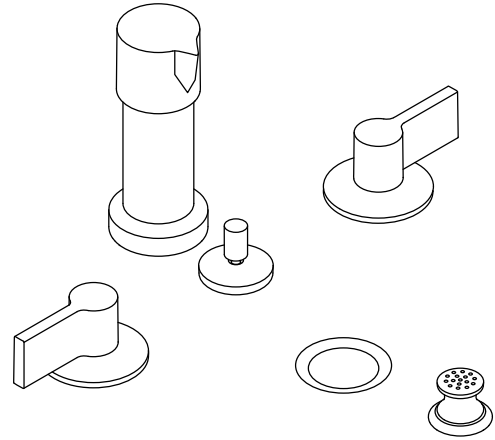

Features

- Two lever handles offer separate control of hot and cold water.
- Vertical spray delivers gentle, localized stream of water.
- Fixture-mount vacuum breaker.
- Includes metal pop-up drain with 1-1/4" tailpiece.
- Coordinates with Components faucets, accessories, and showering components to complete your bathroom.
- UltraGlide® valves with dry-stem technology are designed to eliminate common leak paths and provide smooth, effortless control.

Material

- Premium metal construction for durability and reliability.
- KOHLER finishes resist corrosion and tarnishing.

Installation

- Fixture-mount.

Recommended Products/Accessories

- K-23726 Drain treatment
- K-23723 Faucet cleaner
- K-78372 18" Towel Bar
- K-78373 24" Towel Bar
- K-78375 24" Double Towel Bar
- K-78377 Hand Towel Arm
- K-78378 Robe Hook
- K-78379 Double Towel Arm
- K-78382 Pivoting toilet paper holder
- K-78383 Vertical toilet paper holder
- K-78384 Covered double toilet paper holder