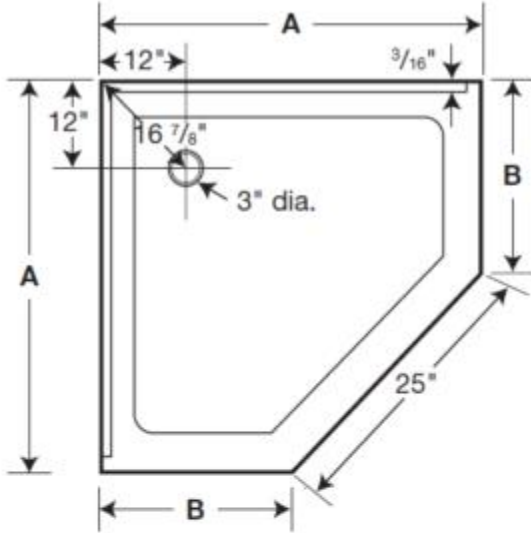

SS-36NEO 36 x 36 Swanstone Corner Shower Pan

Model number:

SN00036MD.226

Dimensions:

Installation:

Material: Swanstone

Standard Features:

- Reinforced solid surface means color and texture run all the way through and cannot wear away
- Will not mold or mildew, no grout to clean
- Coordinates with Swanstone shower and bath systems
- Pebbled, slip-resistant surface

Certifications

SWAN products adhere to one or more of the following certifications:

SS-36NEO 36 x 36 Swanstone Corner Shower Pan

Model number:

SN00036MD.226

Dimensions:

Installation:

Material: Swanstone

Weight

35 lbs - 15 3/4 kg

Shape

NeoAngle

Drain location:

Center

Model	A	B
SS-36NEO	36"	18"
SS-38NEO	38"	20"

Project: