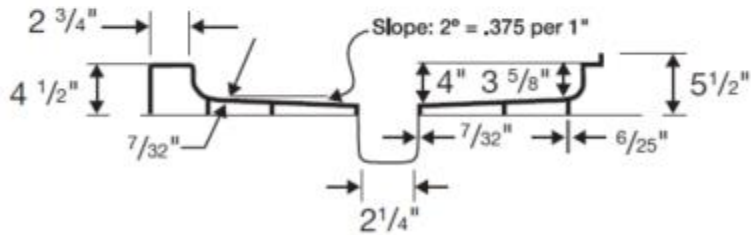

Certifications

SWAN products adhere to one or more of the following certifications:

SS-36NEO 36 x 36 Swanstone Corner Shower Pan

Model number:

SN00036MD.226

Dimensions:

Installation:

Material: Swanstone

Weight

35 lbs - 15 3/4 kg

Shape

NeoAngle

Drain location:

Center

Model	A	B
SS-36NEO	36"	18"
SS-38NEO	38"	20"

Project: