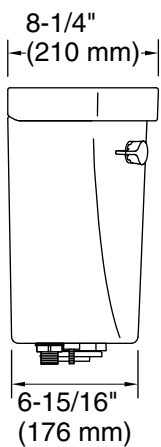

Features

- 1.6 gpf (6.0 lpf).
- Left-hand Polished Chrome trip lever.
- Combines with the K-31588 or K-31589 bowl to create a complete K-31620 or K-31640 Cimarron® toilet.

Technology

- AquaPiston® canister optimizes the flow out of the tank, harnessing gravity and the natural powerful reducing cascade of water to increase the power and effectiveness of the flush.
- Easy-to-flush canister design requires less force to actuate than a 3" (76 mm) flapper, and has 90% less exposed seal material which resists conditions that cause wear, tear, shrinkage and swelling.

Recommended Products/Accessories

- K-31588 Elongated chair height toilet bowl
- K-31589 Round-front chair-height toilet bowl
- K-25986-L Left-hand trip lever

Codes/Standards

ASME A112.19.2/CSA B45.1

KOHLER® One-Year Limited Warranty

See website for detailed warranty information.

Available Colors/Finishes

Color tiles intended for reference only.

Color	Code	Description
	0	White
	96	Biscuit
	95	Ice™ Grey
	7	Black Black™

Technical Information

All product dimensions are nominal.

Toilet type: Bowl-mount
Flush type: AquaPiston®, Revolution 360®
Water Consumption
Full: 1.6 gpf (6 lpf)

Notes

Install this product according to the installation instructions.