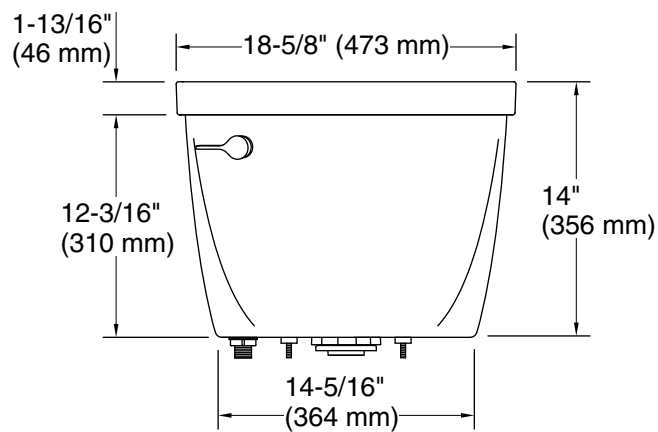

Features

- 1.6 gpf (6.0 lpf).
- Left-hand Polished Chrome trip lever.
- Combines with the K-31588 or K-31589 bowl to create a complete K-31620 or K-31640 Cimarron® toilet.

Technology

- AquaPiston® canister optimizes the flow out of the tank, harnessing gravity and the natural powerful reducing cascade of water to increase the power and effectiveness of the flush.
- Easy-to-flush canister design requires less force to actuate than a 3" (76 mm) flapper, and has 90% less exposed seal material which resists conditions that cause wear, tear, shrinkage and swelling.

Recommended Products/Accessories

- K-31588 Elongated chair height toilet bowl
- K-31589 Round-front chair-height toilet bowl
- K-25986-L Left-hand trip lever

Codes/Standards

ASME A112.19.2/CSA B45.1

KOHLER® One-Year Limited Warranty

See website for detailed warranty information.

Available Colors/Finishes

Color tiles intended for reference only.

Color	Code	Description
	0	White
	96	Biscuit
	95	Ice™ Grey
	7	Black Black™

Technical Information

All product dimensions are nominal.

Toilet type: Bowl-mount
Flush type: AquaPiston®, Revolution 360®
Water Consumption
Full: 1.6 gpf (6 lpf)

Notes

Install this product according to the installation instructions.