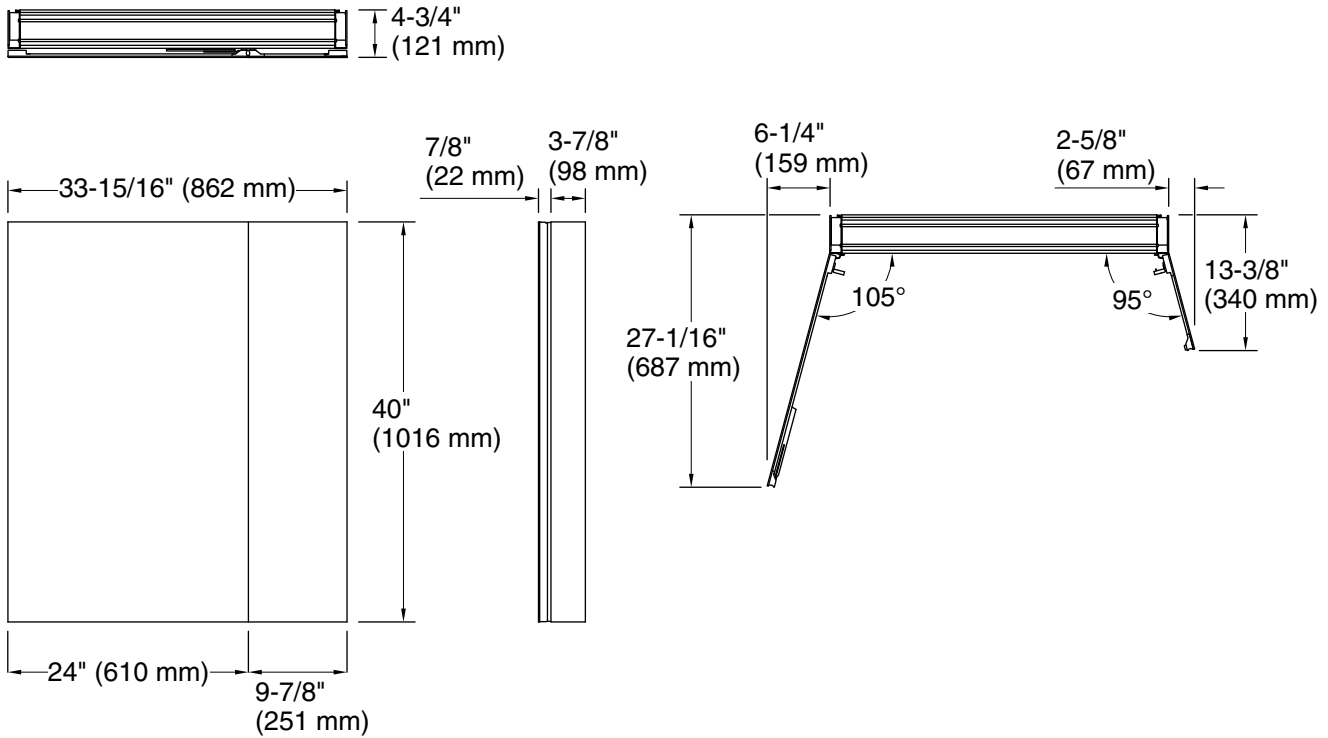

Technical Information

All product dimensions are nominal.

Notes

Install this product according to the installation instructions.

When determining the height of the medicine cabinet, ensure the mirrored door will clear all obstacles (such as a faucet). A minimum distance of 3" (76 mm) is required.

This cabinet is designed for either right or left door swing. Check for obstructions.