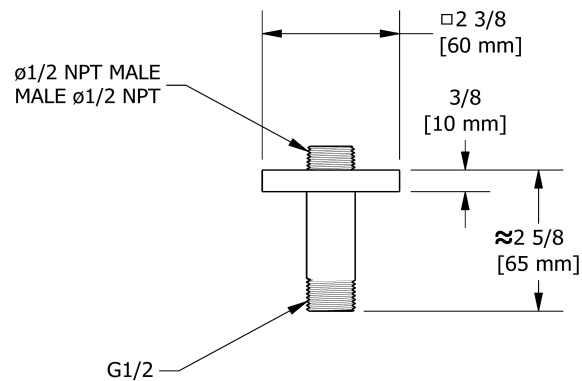

7.5 cm (3") vertical shower arm

519

Specifications

Descriptions

- Square flange with set screw
- 1/2" inlet male NPT

Available colors

- C : Chrome
- BN : Brushed Nickel (PVD)

Sizes, models and finishes may differ from those presented.