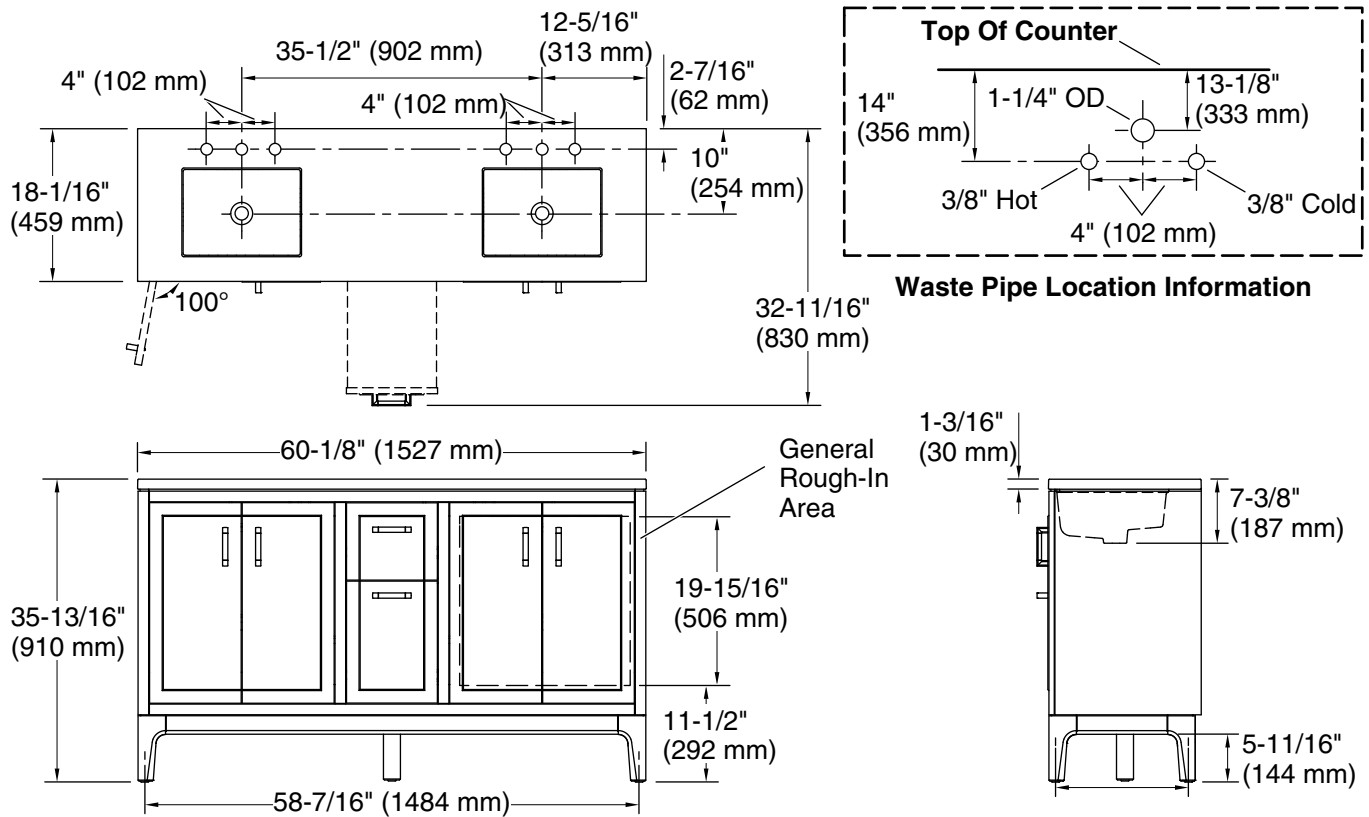

Features

- Set includes cabinet, precut quartz vanity top, sinks, legs, and cabinet hardware
- Two full-extension 12-3/4" (325 mm) drawers with soft-close side-mount slides
- Two 18" (457 mm) cabinet interior spaces provide ample storage
- Three-way adjustable slow-close door hinges for easy cabinet access
- Finish-matched cabinet interior offers generous clearance for plumbing
- Customize your storage with optional accessories such as floor liners, drawer organizers, and perfectly sized containers (sold separately)
- Coordinates with K-33558 upgraded hardware finishes, K-25818 quartz backsplash, K-25819 quartz side splash, and K-32817-SH6 upgraded legs (sold separately)

Color	Code	Description
	0	White
	1WT	Mohair Grey

Technical Information

All product dimensions are nominal.

Notes

Install this product according to the installation instructions.