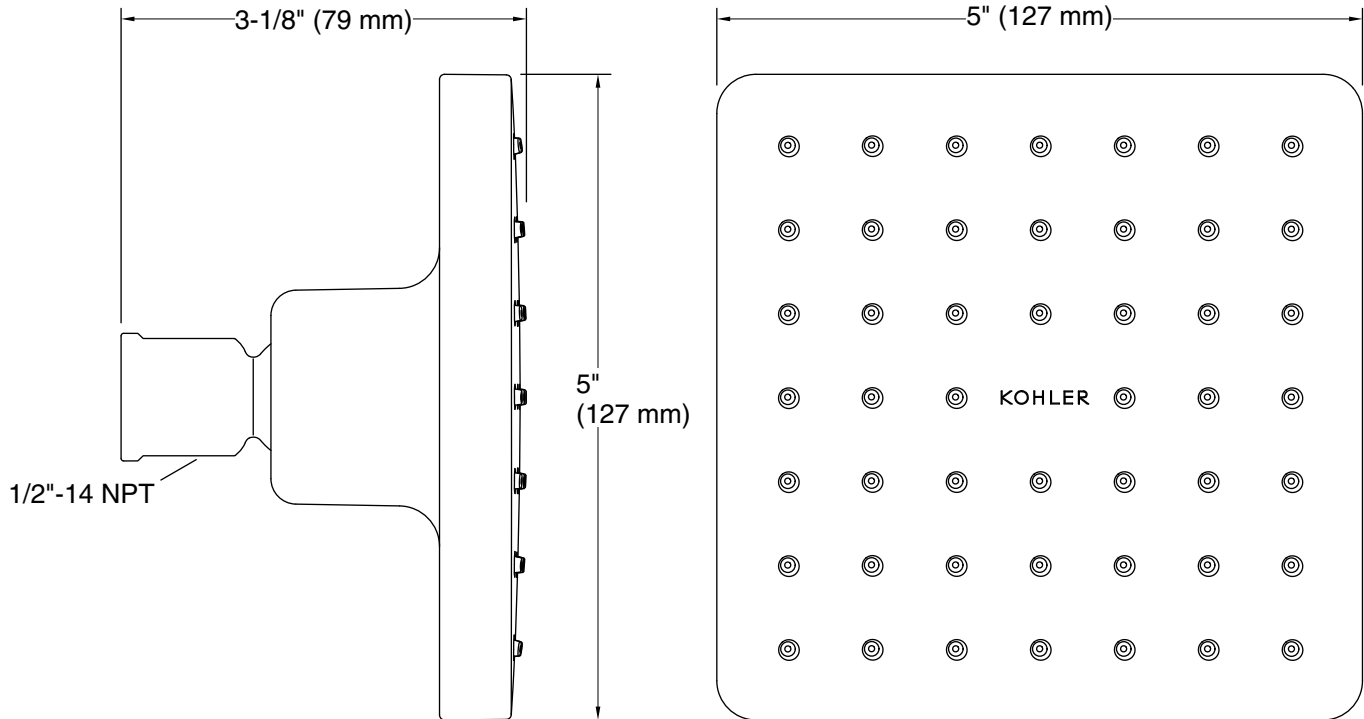

Features

- Single-function showerhead with 48 nozzle 5" (127 mm) diameter sprayface
- Optimized sprayface for maximum performance
- 1.75 gpm (6.6 lpm) maximum flow rate at 45 psi (3.1 bar)
- MasterClean™ sprayface features an easy-to-clean surface that withstands mineral buildup
- Coordinates with other products in the Parallel collection

Installation

- 1/2 -14 NPT connection
- Wall-mount

Recommended Products/Accessories

K-7397 Shower Arm and Flange

Codes/Standards

ASME A112.18.1/CSA B125.1
DOE - Energy Policy Act 1992
EPA WaterSense™
California Energy Commission (CEC)

Technical Information

All product dimensions are nominal.

Drain included: No

Showerhead/Body Spray:

Rated maximum flow: 1.75 gal/min (6.6 l/min)

Pressure: 45 psi (3.1 bar)

Notes

Install this product according to the installation instructions.