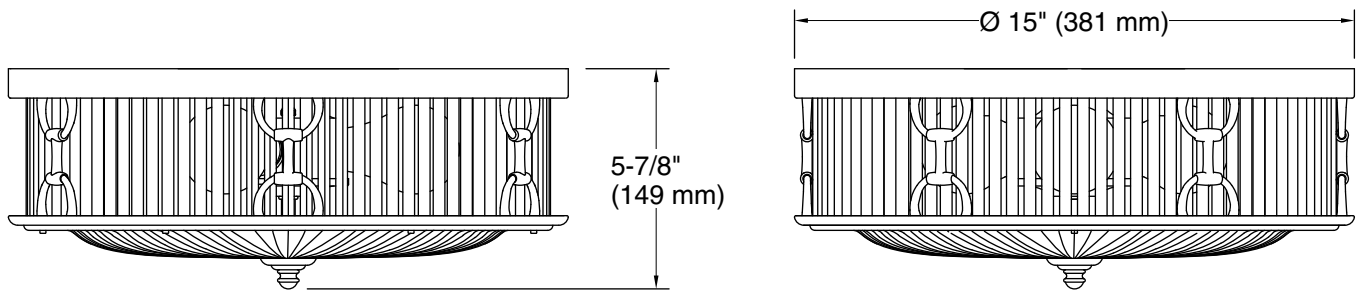

Required Electrical Service

One circuit required.

120 V, 60 Hz

Technical Information

All product dimensions are nominal.

Material: Steel, Brass, Glass

Number of Lights: 3

Lighting Type: Socket-based

Socket Type: E-26 Medium

Number of Shades: 1

Shade Type: Slotted Glass