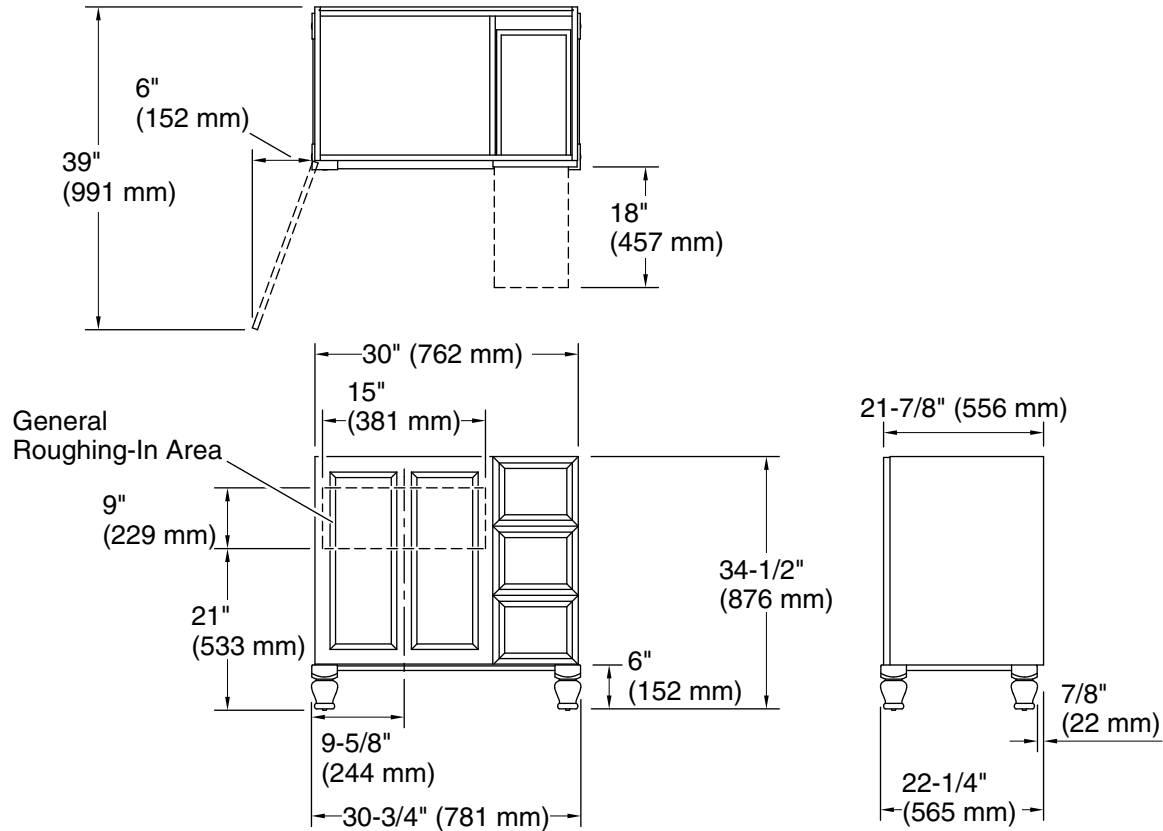

Technical Information

All product dimensions are nominal.

Vanity type: Standard

Notes

Install this product according to the installation guide.

Decorative cabinet hardware is not supplied. Refer to the KOHLER bath accessories line for recommended cabinet hardware to complement your vanity.

Select the type of fastener based upon the wall material. Two 250 lb (113.4 kg) minimum load bearing fasteners are recommended.