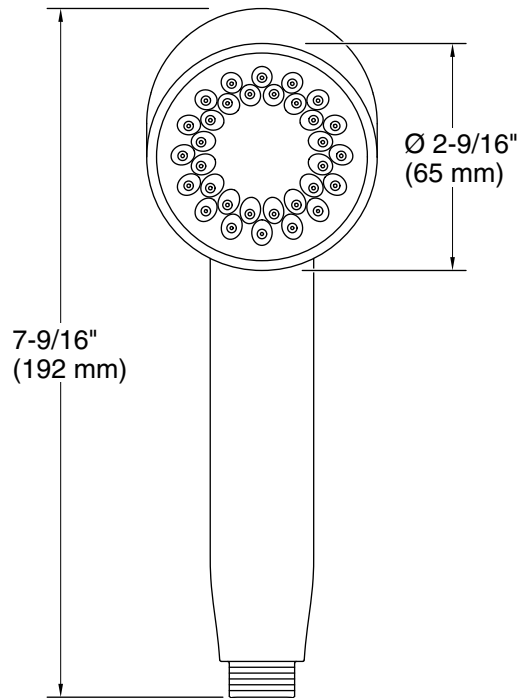

Technical Information

All product dimensions are nominal.

Handshower:

Rated maximum flow: 1.75 gal/min (6.6 l/min)
Pressure: 45 psi (3.1 bar)

Notes

For use with automatic compensating valves rated at 1.5 gal/min (5.7 l/min) or less.