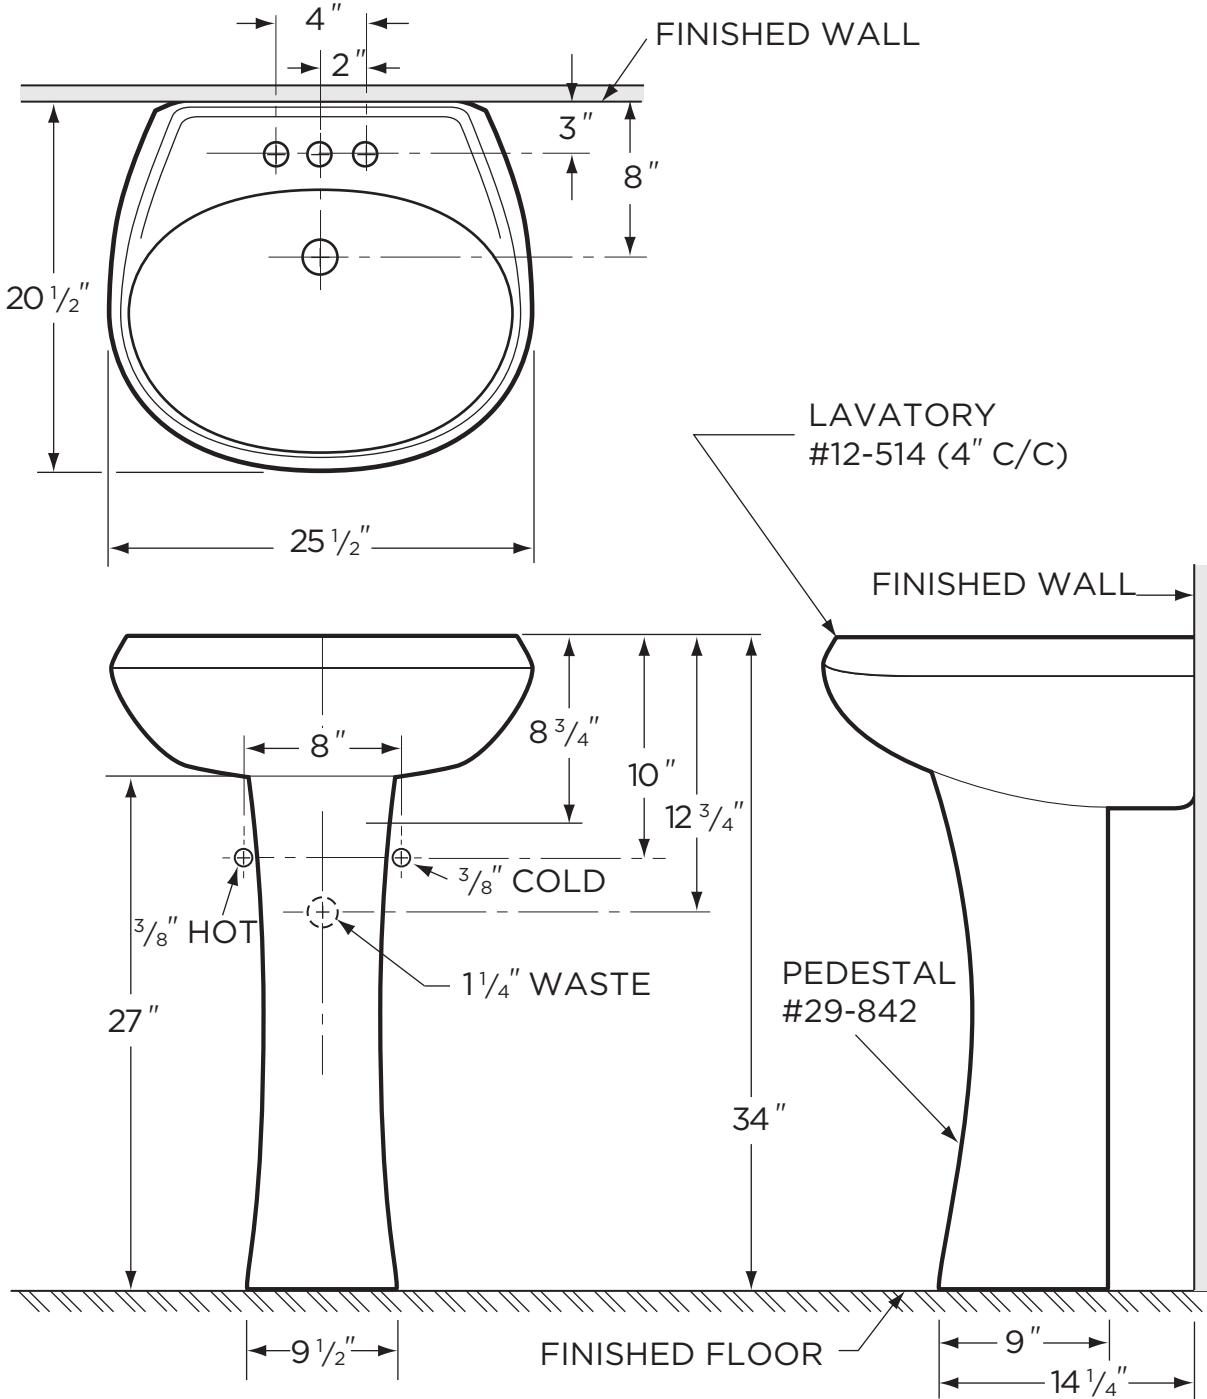

VITREOUS CHINA

LAVATORY
22-514 / 22-518

LAVATORIES

TOILETS

BIDETS / URINALS

CAST IRON

MAXWELL® Lavatory & Pedestal Unit

Features:

- 25 1/2" x 20 1/2" Pedestal Lavatory
- 4" Centers (22-514)
- 8" Centers (22-518)
- Concealed Front Overflow
- Discrete Back Splash
- White, Bone, Biscuit

Dimensions:

Height 34"
 Width 25 1/2"
 Depth 20 1/2"
 Shipping Weight 66 lbs

Specifications: Lavatory—#12-514

Pedestal—#29-842

Job Name	
Date	
Model Specified	
Quantity	
Customer	
Contractor	
Architect/engineer	

www.gerberonline.com

MAXWELL®

22-514 / 22-518
Lavatory & Pedestal Unit
(Lavatory 12-514 with Pedestal 29-842)

NOTES:

All dimensions are in inches.

Illustrations may not be drawn to scale.

PLUMBERS NOTE:

Provide suitable reinforcement for all wall supports.

IMPORTANT:

Dimensions of fixtures are nominal and may vary within the range of tolerances established by ASME Standard A 112.19.2.