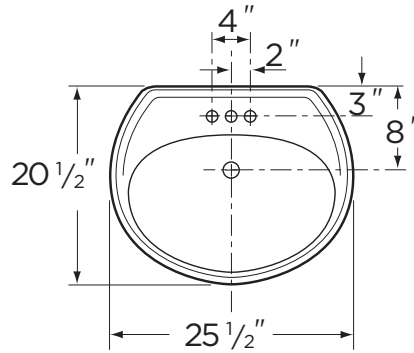

- 25 1/2" x 20 1/2" Pedestal Lavatory
- 4" Centers (22-514)
- 8" Centers (22-518)
- Concealed Front Overflow
- Discrete Back Splash
- White, Bone, Biscuit

Dimensions:

Height 34"
 Width 25 1/2"
 Depth 20 1/2"
 Shipping Weight 66 lbs

Specifications: Lavatory—#12-514

Pedestal—#29-842

Job Name	
Date	
Model Specified	
Quantity	
Customer	
Contractor	
Architect/engineer	

www.gerberonline.com

MAXWELL®

22-514 / 22-518
Lavatory & Pedestal Unit
(Lavatory 12-514 with Pedestal 29-842)

NOTES:

All dimensions are in inches.

Illustrations may not be drawn to scale.

PLUMBERS NOTE:

Provide suitable reinforcement for all wall supports.

IMPORTANT:

Dimensions of fixtures are nominal and may vary within the range of tolerances established by ASME Standard A 112.19.2.