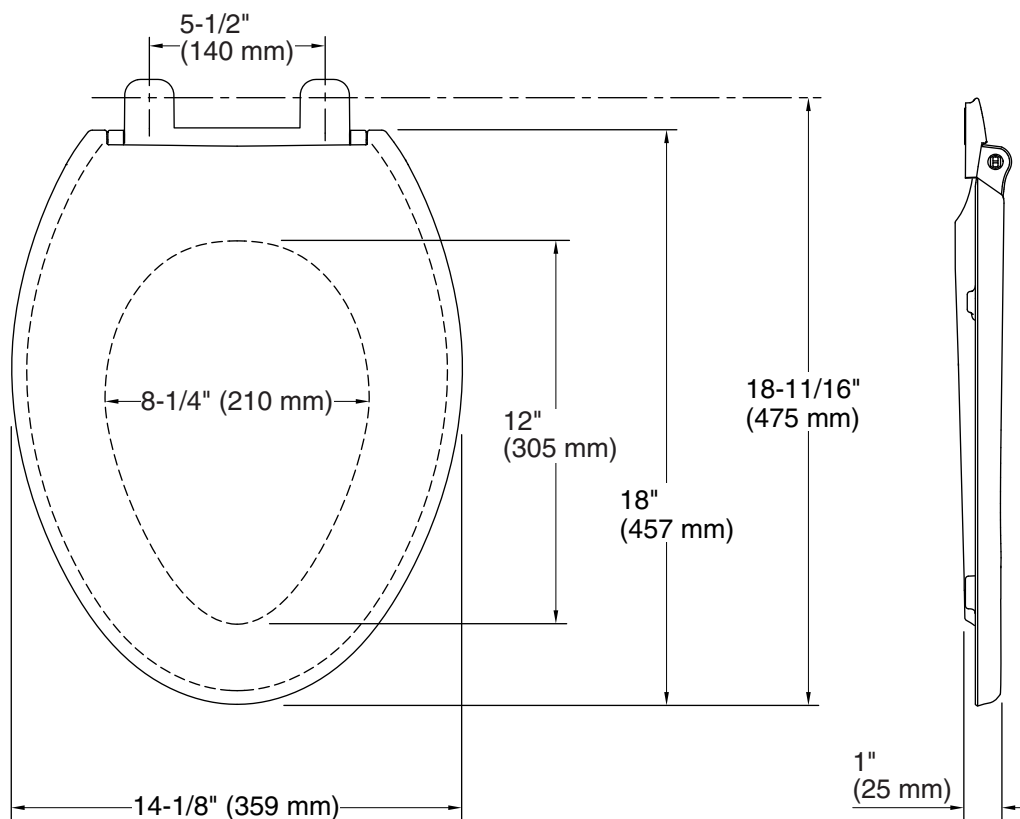

Reveal® Quiet-Close™

Elongated Toilet Seat

K-4008

Features

- Overhanging lid design creates a clean and sleek look.
- Quiet-Close™ elongated seat allows seat to close quietly.
- Grip-Tight bumpers hold seat firmly in place.
- Quick-Release™ hinges allow seat to be unlatched from toilet for easy removal and convenient cleaning; no tools required.
- Quick-Attach® hardware for fast and secure installation.
- Color-matched plastic hinges.
- For non-residential application recommend using K-7671 or K-20110.

Technical Information

All product dimensions are nominal.

Seat shape type: Elongated

Seat front type: Closed-front

Seat-mounting holes: 5-1/2" (140 mm)

Notes

Install this product according to the installation guide.