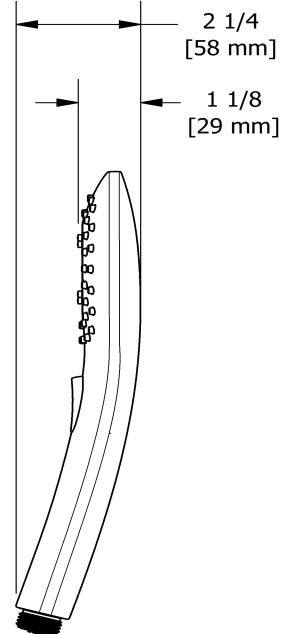

3-jet hand shower
4372

Specifications

Descriptions

- 5 positions
- 3 jets: luxurious, invigorating, massage and mix
- Scale-free
- 4372, 3-jet hand shower

Available flows

- 6.7 L/min, 1.8 gpm (US) 60psi
- 5.7 L/min, 1.5 gpm (US) 60psi (**4372-15**) *
- 6.7 L/min, 1.8 gpm (US) 60psi (**4372-WS**) *

EPA certification applicable to the indicated model only

Certifications

- CSA B125.1
- ASME A112.18.1

Sizes, models and finishes may differ from those presented.

Warranty

This **Riobel Inc.** product you have purchased carries a Limited Lifetime Warranty on the chrome, PVD finish, blacks and all working parts and is guaranteed from the initial purchase date against all manufacturing defects. All other finishes, including plastic components, are guaranteed for one year. All electric and/or electronic parts are covered by a 5-year limited warranty.