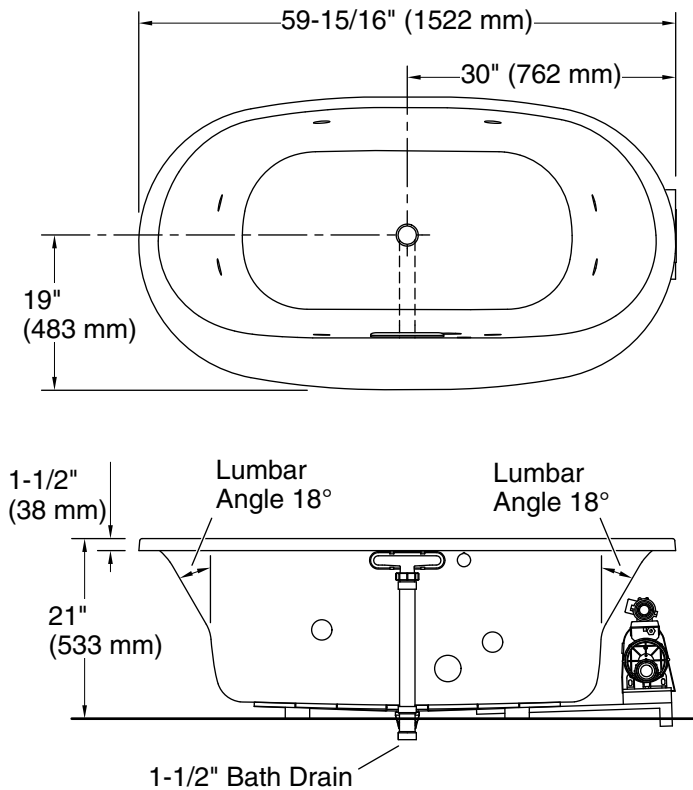

For the most current Specification Sheet, go to www.kohler.com.

5-6-2023 23:56 - US/CA

THE BOLD LOOK
OF **KOHLER**®

No change in measurements if connected with drain illustrated. (K-7272)

Blower Motor Access
20" (508 mm) W x 15" (381 mm) H Min

Pump: 120 V, 15 A, 60 Hz
Heater: 120 V, 15 A, 60 Hz

Technical Information

All product dimensions are nominal.

Installation: Drop-in, Undermount
Drain location: Center
Basin area, bottom: 43-1/8" x 25-11/16" (1096 mm x 653 mm)
Basin area, top: 55-3/16" x 28-5/16" (1402 mm x 719 mm)
Weight: 68 lbs (30.8 kg)
Minimum floor load: 52.3 lbs/ft² (255.4 kg/m²)
Water depth: 16-5/16" (415 mm)
Water capacity: 72.03 gal (272.7 L)
Electrical component rating: Pump: 120 V, 7 A, 60 Hz
Heater: 120 V, 12 A, 60 Hz