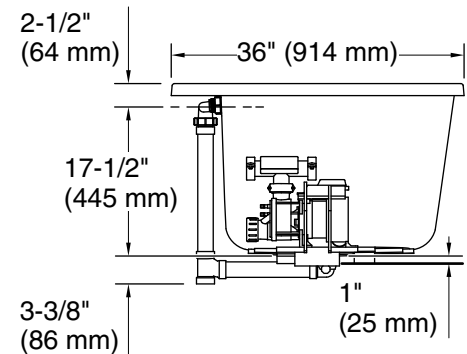

For the most current Specification Sheet, go to www.kohler.com.

5-6-2023 23:56 - US/CA

THE BOLD LOOK
OF **KOHLER**®

No change in measurements if connected with drain illustrated. (K-7272)

Blower Motor Access
20" (508 mm) W x 15" (381 mm) H Min

Pump: 120 V, 15 A, 60 Hz
Heater: 120 V, 15 A, 60 Hz

Technical Information

All product dimensions are nominal.

Installation: Drop-in, Undermount
Drain location: Center
Basin area, bottom: 43-1/8" x 25-11/16" (1096 mm x 653 mm)
Basin area, top: 55-3/16" x 28-5/16" (1402 mm x 719 mm)
Weight: 68 lbs (30.8 kg)
Minimum floor load: 52.3 lbs/ft² (255.4 kg/m²)
Water depth: 16-5/16" (415 mm)
Water capacity: 72.03 gal (272.7 L)
Electrical component rating: Pump: 120 V, 7 A, 60 Hz
Heater: 120 V, 12 A, 60 Hz