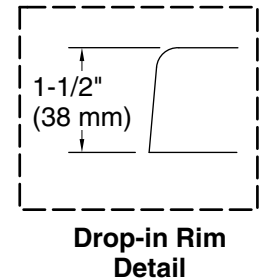

For the most current Specification Sheet, go to www.kohler.com.

5-6-2023 23:56 - US/CA

THE BOLD LOOK
OF **KOHLER**®

No change in measurements if connected with drain illustrated. (K-7272)

Blower Motor Access
20" (508 mm) W x 15" (381 mm) H Min

Pump: 120 V, 15 A, 60 Hz
Heater: 120 V, 15 A, 60 Hz

Technical Information

All product dimensions are nominal.

Installation: Drop-in, Undermount
Drain location: Center
Basin area, bottom: 43-1/8" x 25-11/16" (1096 mm x 653 mm)
Basin area, top: 55-3/16" x 28-5/16" (1402 mm x 719 mm)
Weight: 68 lbs (30.8 kg)
Minimum floor load: 52.3 lbs/ft² (255.4 kg/m²)
Water depth: 16-5/16" (415 mm)
Water capacity: 72.03 gal (272.7 L)
Electrical component rating: Pump: 120 V, 7 A, 60 Hz
Heater: 120 V, 12 A, 60 Hz