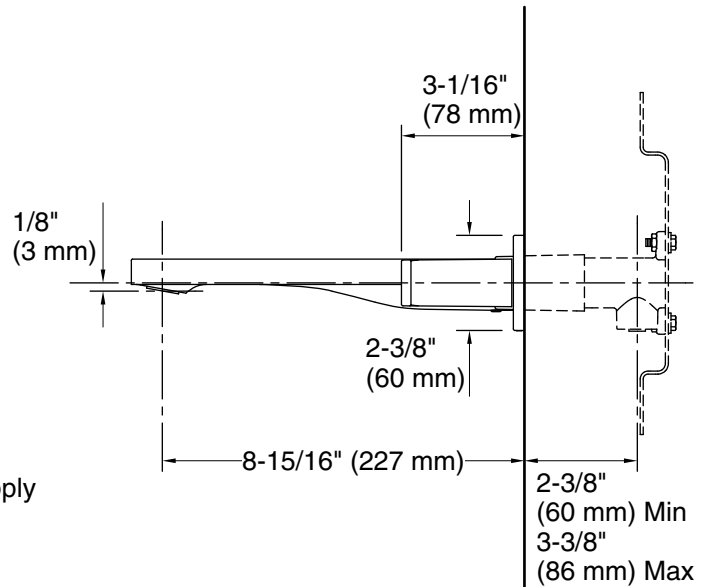

Technical Information

All product dimensions are nominal.

Drain included: No

Spout:

Spout reach: 9" (228 mm)

Notes

Install this product according to the installation instructions.

ADA, OBC, CSA B651 compliant when installed to the specific requirements of these regulations.