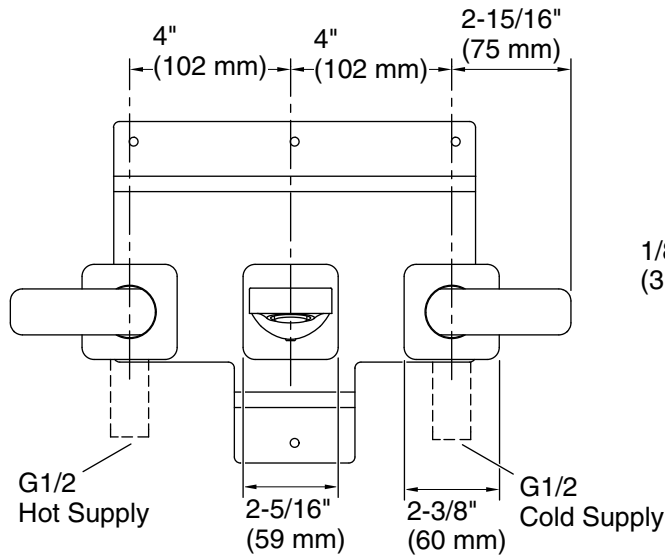

Technical Information

All product dimensions are nominal.

Drain included: No

Spout:

Spout reach: 9" (228 mm)

Notes

Install this product according to the installation instructions.

ADA, OBC, CSA B651 compliant when installed to the specific requirements of these regulations.