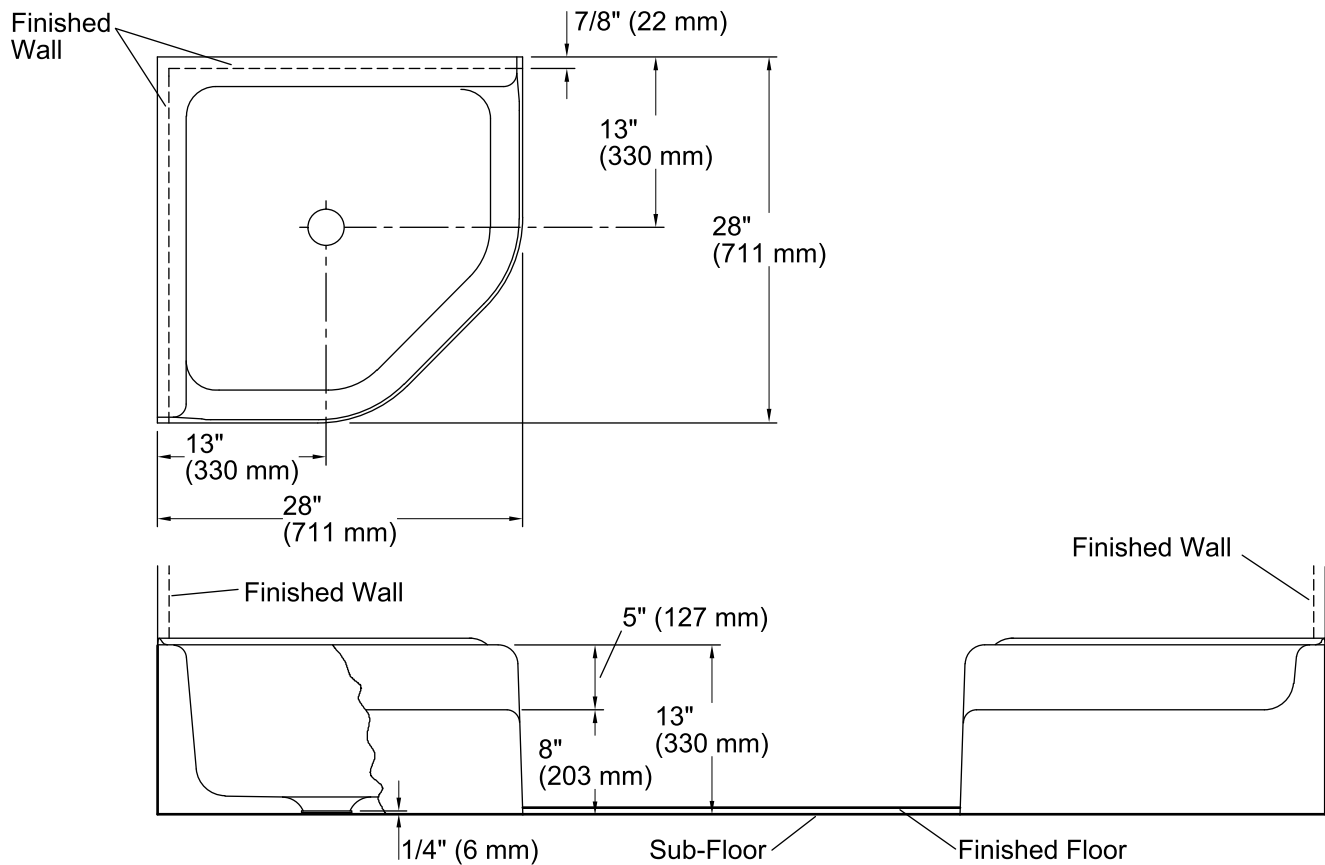

Features

- KOHLER® cast iron.
- Floor-mount.
- Corner basin.
- Acid-resistant enamel finish.
- Without overflow.
- No faucet holes; requires wall-mount faucet.
- 28" (711 mm) x 28" (711 mm)

Optional Accessories

Color	Code	Description
-------	------	-------------

	0	White
--	---	-------

Technical Information

All product dimensions are nominal.

Bowl configuration:	Single
Installation:	Standalone (Non-bathroom only), Standalone (Non-bathroom only)
Bowl area (Only)	Length: 23" (584 mm) Width: 23" (584 mm) Water depth: 6-3/4" (171 mm)
Drain hole:	2-7/8" (73 mm)