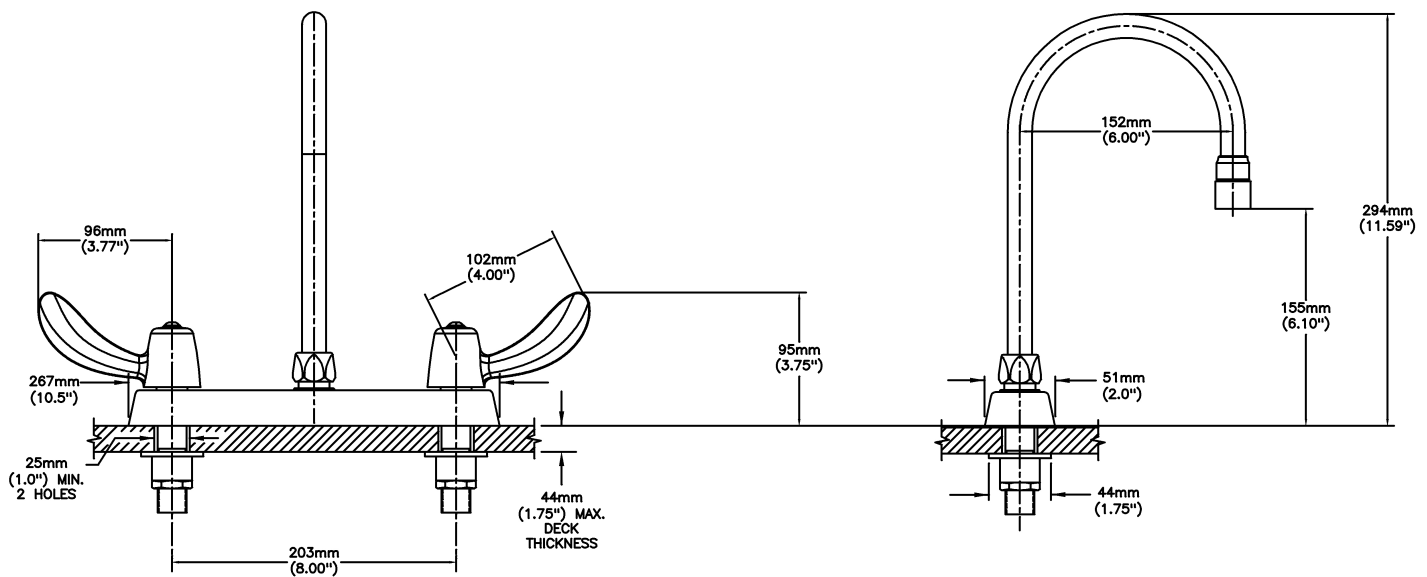

Sink Faucet Deckmount

8" Deck- CER-TECK® ceramic structures

Model No: 26C3942

COMPLIES WITH:

- Verified compliant with 0.25% weighted average Pb content regulations
- CSA certified.
- Complies to ASME A112.18.1/CSA B125.1
- (Contact Delta Representative for State and/or Local Approvals)

SPECIFICATION:

- Heavy Duty Cast Brass sink faucet
- 203 mm (8") centers
- Two handle
- Polished chrome plated finish
- Metal hold-down package
- CER-TECK® ceramic structures
- Spout#: 9 - Gooseneck spout-6.0" spout reach - 10.4" height (unmounted)- Standard rigid/swivel field installation unless LS Limited swing option selected- Vandal resistant .090" wall thickness-(R4)
- Outlet#: 4 - Standard 1.5 GPM (5.7 L/Min) Flow Control Aerator
- Handle#: 2 - 102 mm (4") Hooded Blade Handles-ADA compliant-Metal- Color indexed-Vandal resistant screws

OPERATION:

- Not Available

(Dimensional drawing on following page)

Delta reserves the right (1) to make changes to specifications and materials, and (2) to change or discontinue models, both without notice or obligation. Dimensions are for reference. Measurement may vary plus or minus 6mm(0.25"). Mounting locations are suggested only. Check with local codes for requirements in your area. This spec was produced August 02, 2018.

INLET FOR 3/8" OR 1/2" FLEXIBLE RISER
OR 1/2-14 NPSM COUPLING NUT (NOT SUPPLIED)

Delta reserves the right (1) to make changes to specifications and materials, and (2) to change or discontinue models, both without notice or obligation. Dimensions are for reference. Measurement may vary plus or minus 6mm(0.25"). Mounting locations are suggested only. Check with local codes for requirements in your area. This spec was produced August 02, 2018.