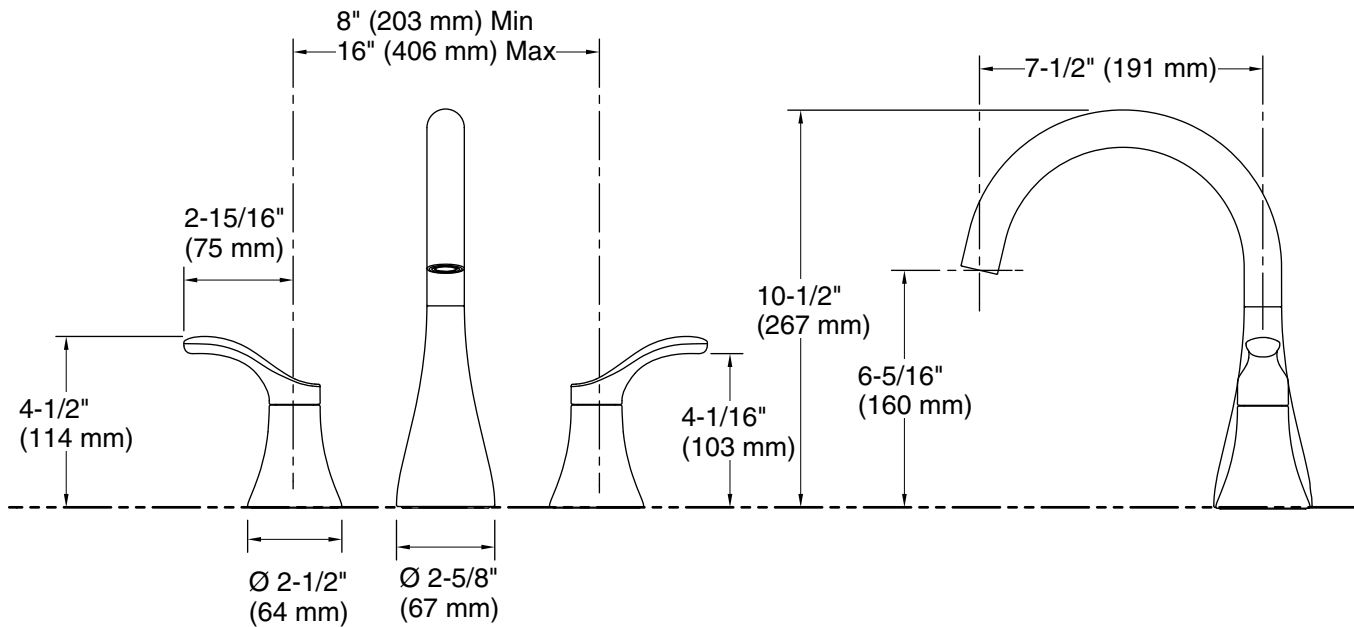

Features

- Two-handle bath faucet trim
- 7-1/2" (191 mm) gooseneck nondiverter spout with slip-fit connection
- Coordinates with other products in the Simplicite collection

Material

- Premium material construction for durability and reliability
- KOHLER® finishes resist corrosion and tarnishing

Technical Information

All product dimensions are nominal.

Drain included: No

Spout:

Spout reach: 7-1/2" (191 mm)

Notes

Install this product according to the installation instructions.

ADA, OBC, CSA B651 compliant when installed to the specific requirements of these regulations.