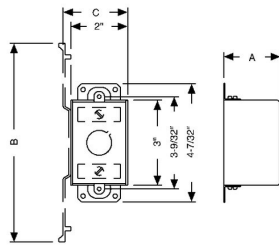

3 IN. X 2 IN. SWITCH BOXES - 1-1/2 TO 2-1/2 IN. DEEP WITH NONMETALLIC SHEATHED CABLE CLAMPS

2-1/2 in. Deep Switch Boxes - Gangable with Nonmetallic Sheathed Cable Clamps
Plaster Ears, Old Work, TIGERGRIP®

A50

Catalog #: 517

APPLICATIONS

RACO® Switch boxes are used to house wiring devices such as switches and outlets
N/A

PRODUCT FEATURES

Gangable switch boxes offer the option of constructing a box to hold two or more devices
Plaster ears allow a box to be used in "old work" applications

UL LISTED

File E 195978

COMPLIANCES

All RACO® single gang, two gang, 4 in. square, and single gang gangable UL listed steel boxes are acceptable for use in 2-hour fire rated walls. For additional information, consult UL "Fire Resistance Directory" or the UL website at www.ul.com

FIRE RESISTANCE

Acceptable for use in 2-hour rated walls

GENERAL PRODUCT INFORMATION

Wiring System: Nonmetallic Sheathed Cable

CONFIGURATION

End Knockouts: ---
Ends Cable: 4
Bracket Type: No Bracket
Side Knockout(s): ---
Bottom Knockout(s): (1) 1/2 in.

DRAWING DIMENSIONS

Dimension A: 2-1/2 in.

PRODUCT MEASUREMENTS

Depth: 2-1/2 in.
Cubic Inches (cm3): 12.5 (204.8)
Wt. Ea. (Lbs.): 0.665
Product Length (in.): 2.50
Product Width (in.): 4.22
Product Height (in.): 2.63

PACKAGING

Minimum Pack Qty.: 20
Std. Pkg.: 20
Product UPC-A Labeled: Yes
Weight (Lbs. Per/C): 66.50
Ship Carton Length (in.): 12.38
Ship Carton Width (in.): 6.56
Ship Carton Height (in.): 8.75
Ctn Weight (Lbs.): 13.30
Pallet Qty: 1800
UPC Number: 050169005170
I2of5: 50050169005175