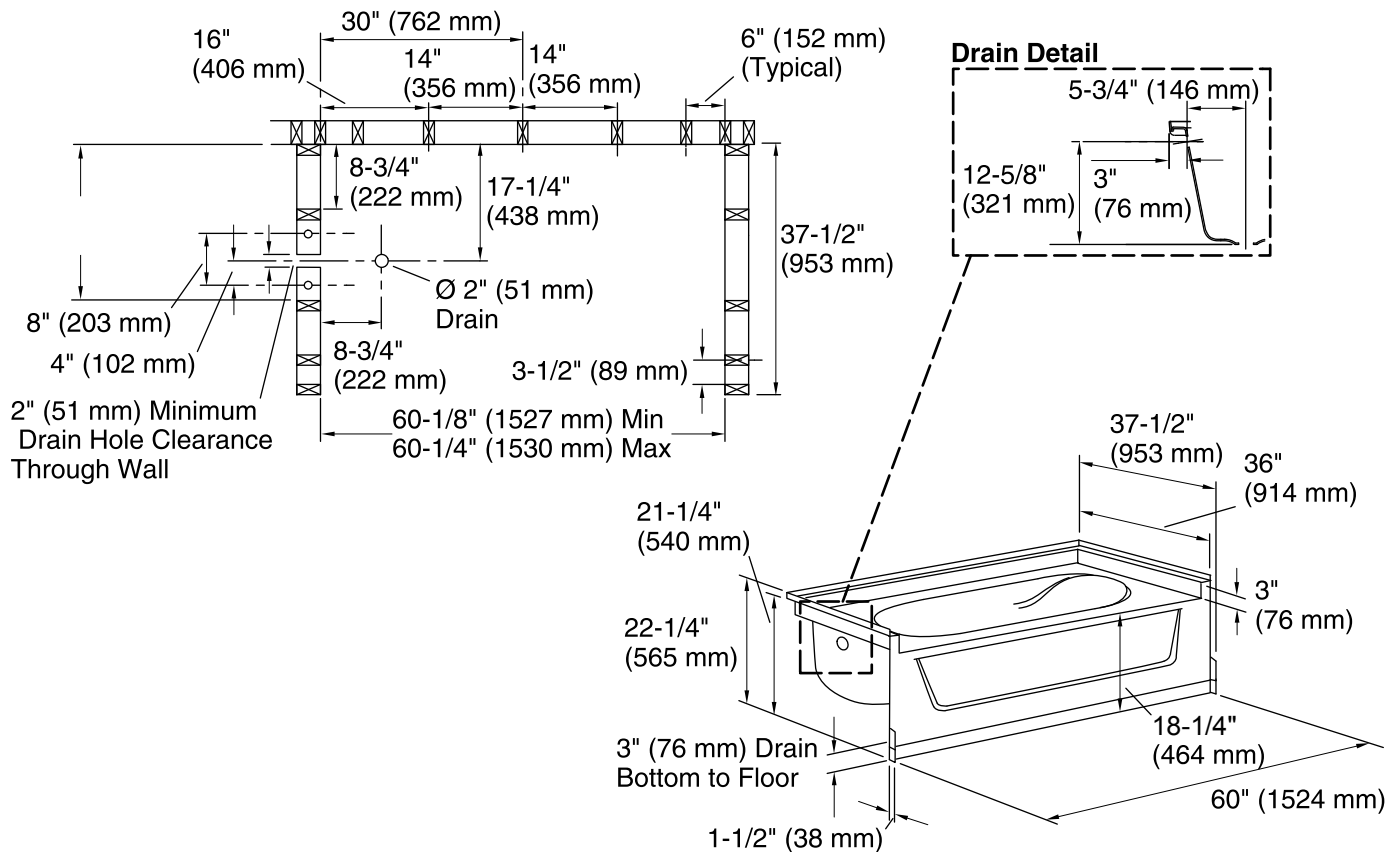

Technical Information

All product dimensions are nominal.

Installation: 3-Wall Alcove

Drain location: Left

Basin area, bottom: 40" x 21" (1016 mm x 533 mm)

Basin area, top: 52" x 29" (1321 mm x 737 mm)

Water depth: 11" (279 mm)

Water capacity: 40 gal (151.4 L)

Minimum flat for door: 3-1/4" (83 mm)

Maximum door width: 58-1/2" (1486 mm)

Notes

Install this product according to the installation instructions.

Studs should be positioned roughly as shown.

Double studding is recommended for pivot shower door installations.

ADA compliant when installed to the specific requirements of these regulations.