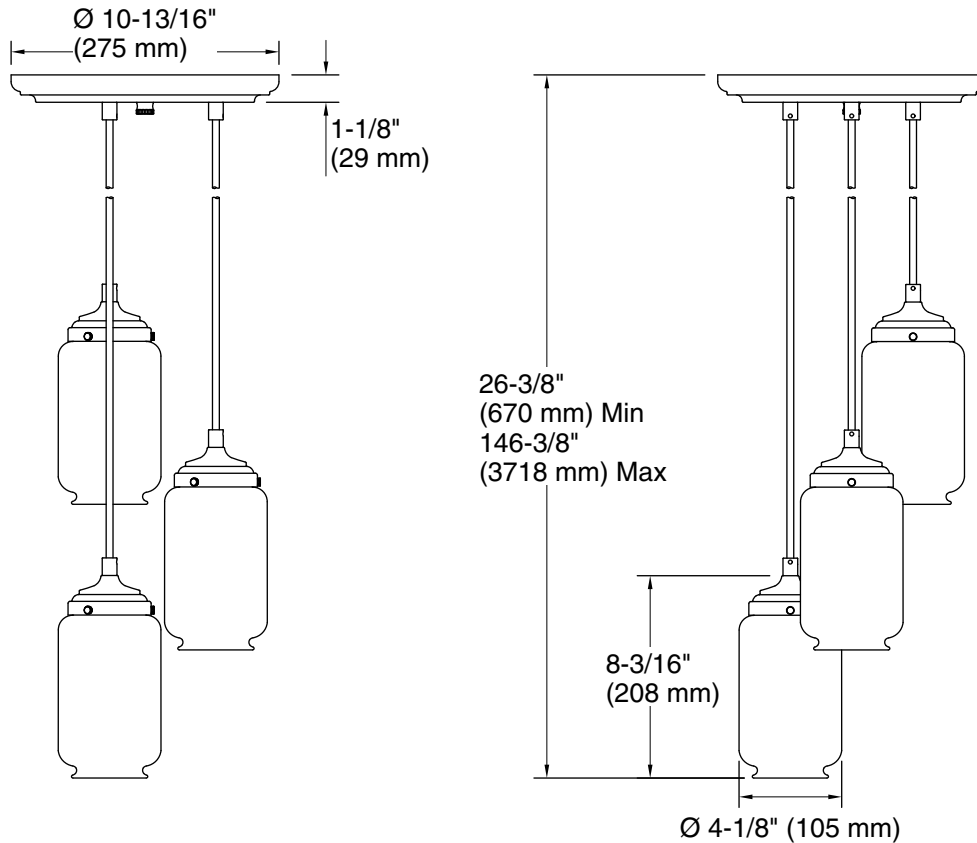

Required Electrical Service

One circuit required.

Lights: 120 V, 1 A, 60 Hz

Technical Information

All product dimensions are nominal.

Material: Brass

Number of Lights: 3

Lighting Type: Socket-based

Socket Type: E-26 Medium

Number of Shades: 3

Shade Type: Frosted Glass

Hanging Type: Cord

Height: 26-3/8" (671 mm) - 146-3/8" (3719 mm)

Electrical component rating: Socket Rating: 60 Hz, 40 W, 800 Lumens, 3000K