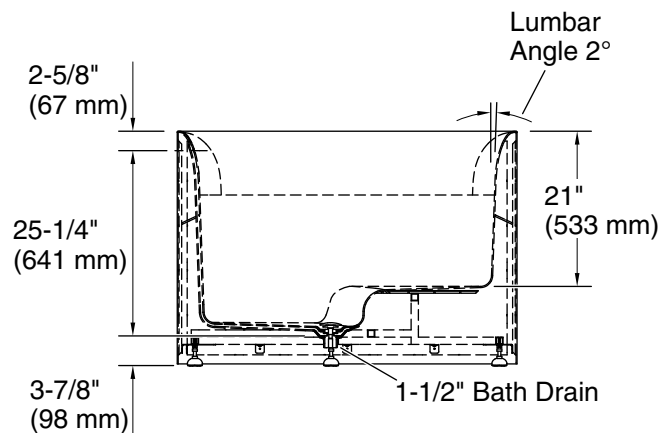

Stillness™ Soak

46" x 46" freestanding bath
K-31404

Features

- Freestanding design creates a striking focal point in your bathing area
- 23-5/8" (600 mm) depth offers a deep soaking experience
- Integral lumbar support
- Slotted overflow allows for deep soaking
- Center toe-tap drain color-matched to the bath
- Freestanding bath stool handcrafted from Japanese Hinoki wood assures easy access to your bath (sold separately)

No change in measurement if connected with drain illustrated. (K-1381626)

Technical Information

All product dimensions are nominal.

Drain location:	Center
Basin area, bottom:	38-15/16" x 38-15/16" (988 mm x 988 mm)
Basin area, top:	39-7/8" x 39-7/8" (1012 mm x 1012 mm)
Weight:	275 lbs (124.7 kg)
Minimum floor load:	82 lbs/ft ² (400.4 kg/m ²)
Water depth:	23-5/8" (600 mm)
Water capacity:	111.5 gal (422.1 L)

Notes

Measure your actual product for rough-in details.

Install this product according to the installation instructions.

The hot water supply should be 70% of the capacity of the bath or greater. Installations will vary.