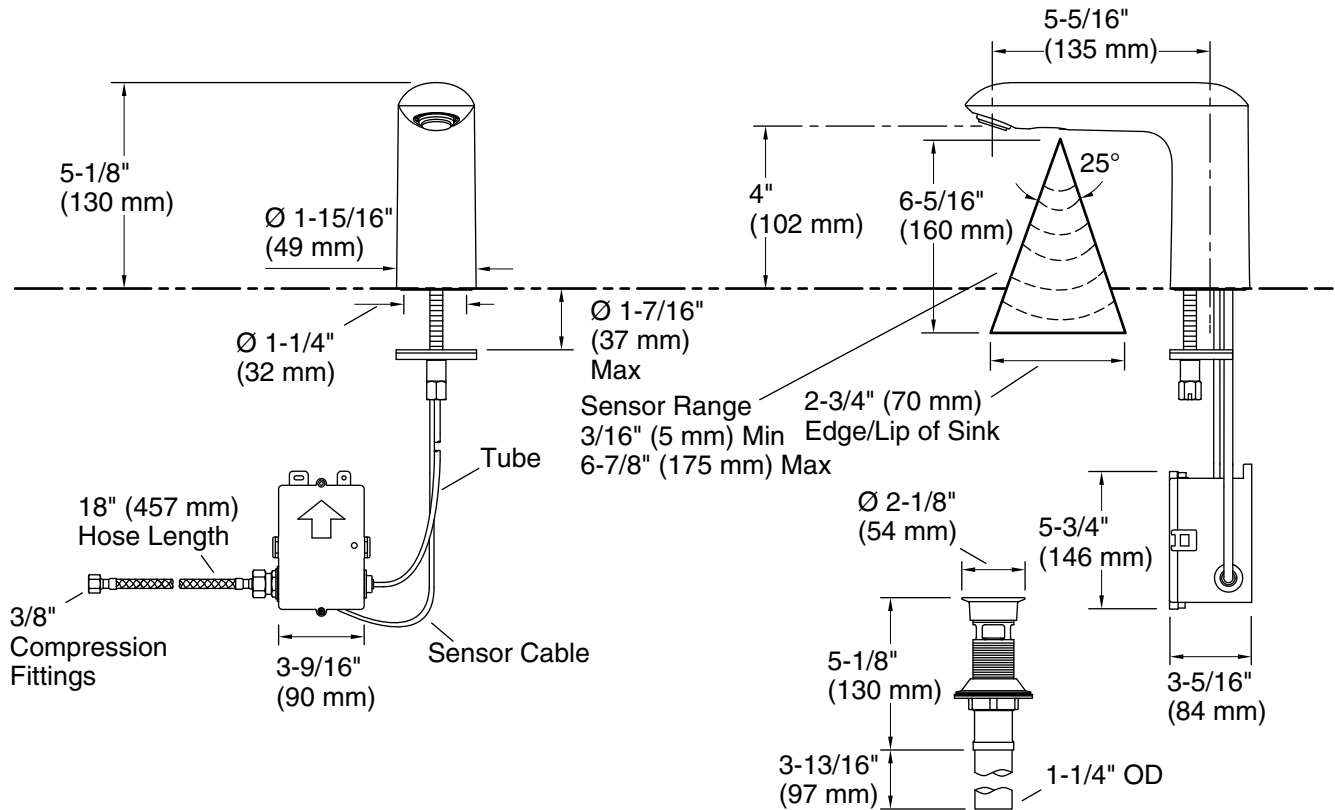

Required Electrical Service

Technical Information

All product dimensions are nominal.

Power source: Hardwire - AC and Plug - AC, not included

Faucet:

Flow rate: 0.35 gal/min (1.3 l/min)

Pressure: 60 psi (4.1 bar)

Drain included: Yes

Drain with overflow: Yes

Spout:

Spout reach: 5-5/16" (135 mm)

Notes

Install this product according to the installation instructions.

ADA, OBC, CSA B651 compliant when installed to the specific requirements of these regulations.