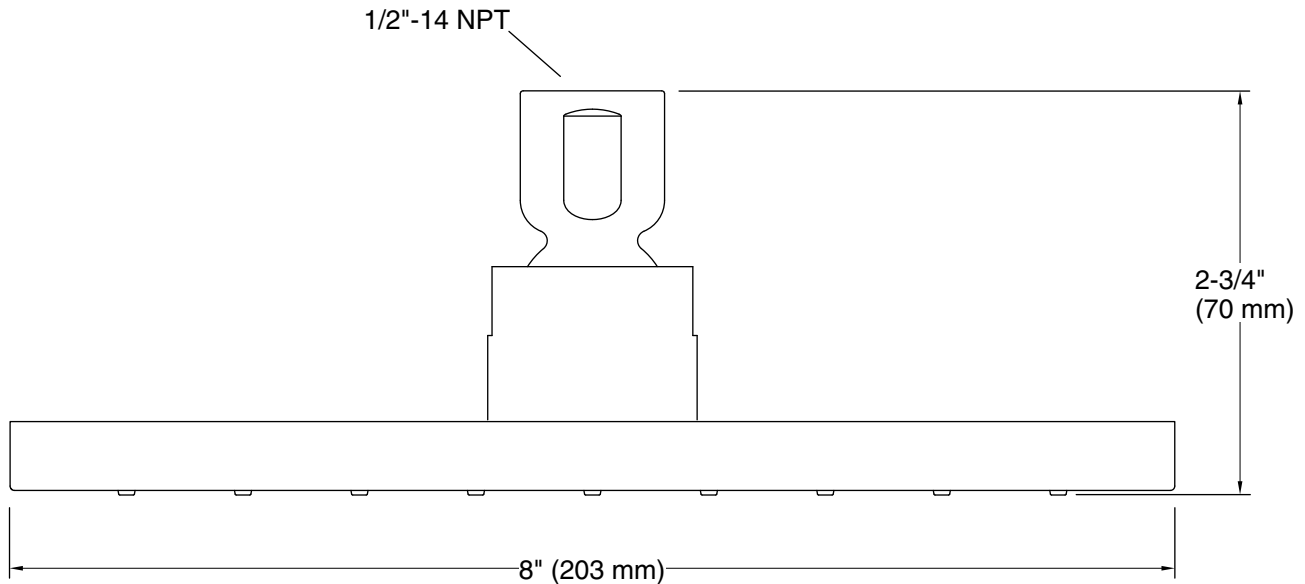

Technical Information

All product dimensions are nominal.

Showerhead/Body Spray:

Rated maximum flow: 2.5 gal/min (9.5 l/min)

Notes

Install this product according to the installation guide.