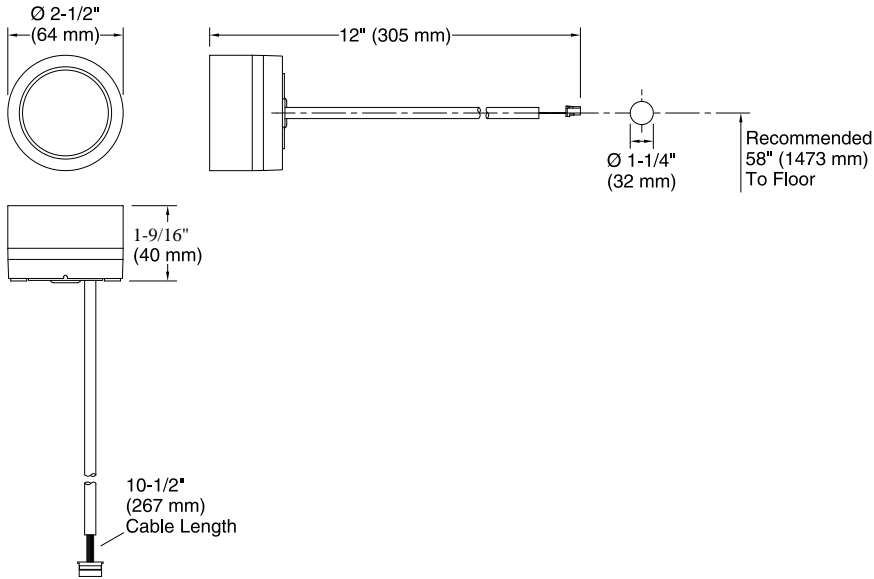

Mounting hardware

RJ11 Cable extension 20 ft

RJ11 Coupler

Removal tool

Codes/Standards

UL 1951

CSA C22.2 No. 14

CSA C22.2 No. 68

Available Colors/Finishes

Color tiles intended for reference only.

Color	Code	Description
	CP	Polished Chrome
	BL	Matte Black

Technical Information

All product dimensions are nominal.

Drain included:	No
Bluetooth® range:	32 ft (0.8 m)
Bluetooth® version:	4.1
Max. Ambient temp:	140°F (60°C)
Min. Operating temp:	86°F (30°C)
Max. Operating temp:	120°F (48.9°C)
Max. Relative humidity condensing:	100%