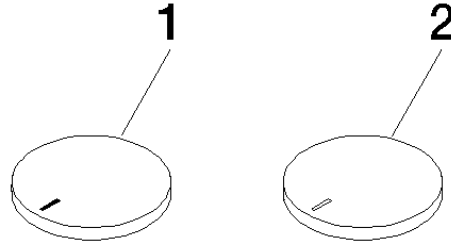

11 283 811 Product version from 7/1/2023

- with hot / cold marking
- for three-hole basin mixers and five-hole bath mixers

	Brushed Dark Platinum	11 283 811-99
	Chrome	11 283 811-00
	Brushed Platinum	11 283 811-06
	Platinum	11 283 811-08
	Durabrand (23kt Gold)	11 283 811-09
	Dark Chrome	11 283 811-19
	Brushed Durabrand (23kt Gold)	11 283 811-28
	Brushed Champagne (22kt Gold)	11 283 811-46
	Champagne (22kt Gold)	11 283 811-47

CYO Handle insert set hot & cold - Brushed Dark Platinum

CYO

11 283 811 Product version from 7/1/2023

11 283 811 Product version from 7/1/2023

Parts for other finishes can be found here: [Chrome](#)

Spare parts list