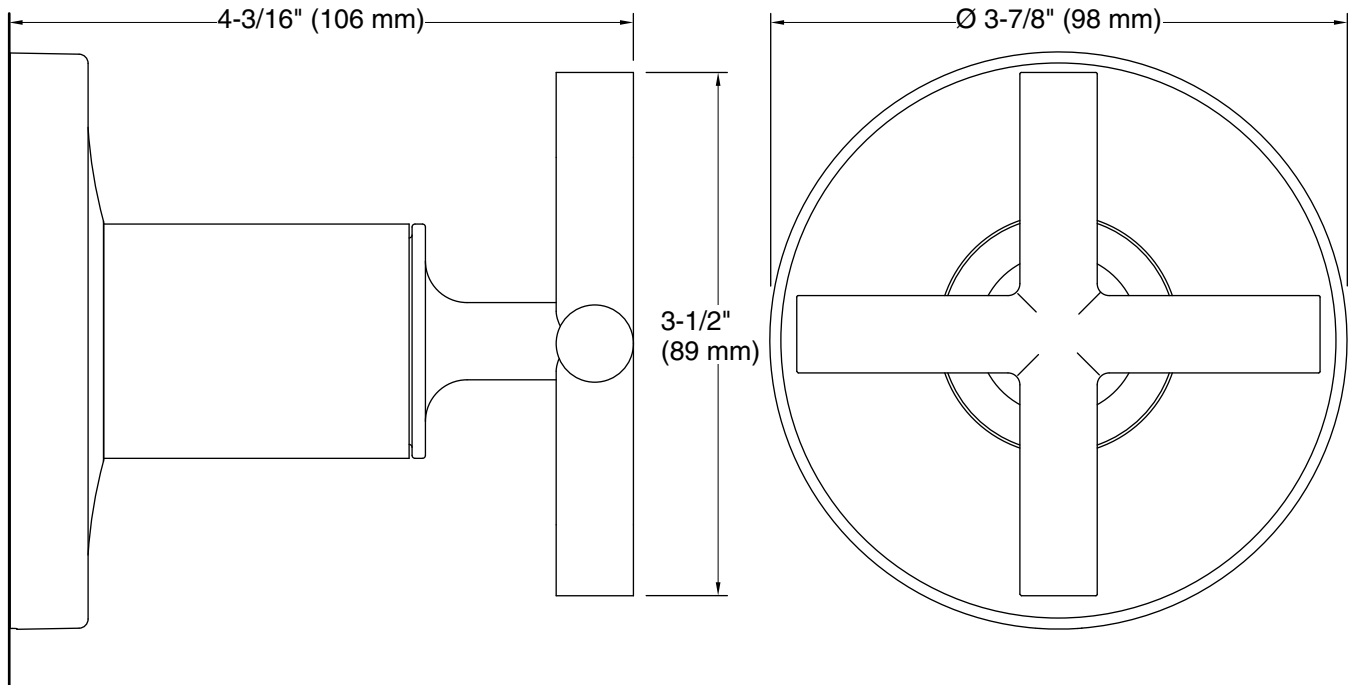

Technical Information

All product dimensions are nominal.

Notes

Install this product according to the installation instructions.

ADA compliant when installed to the specific requirements of these regulations.