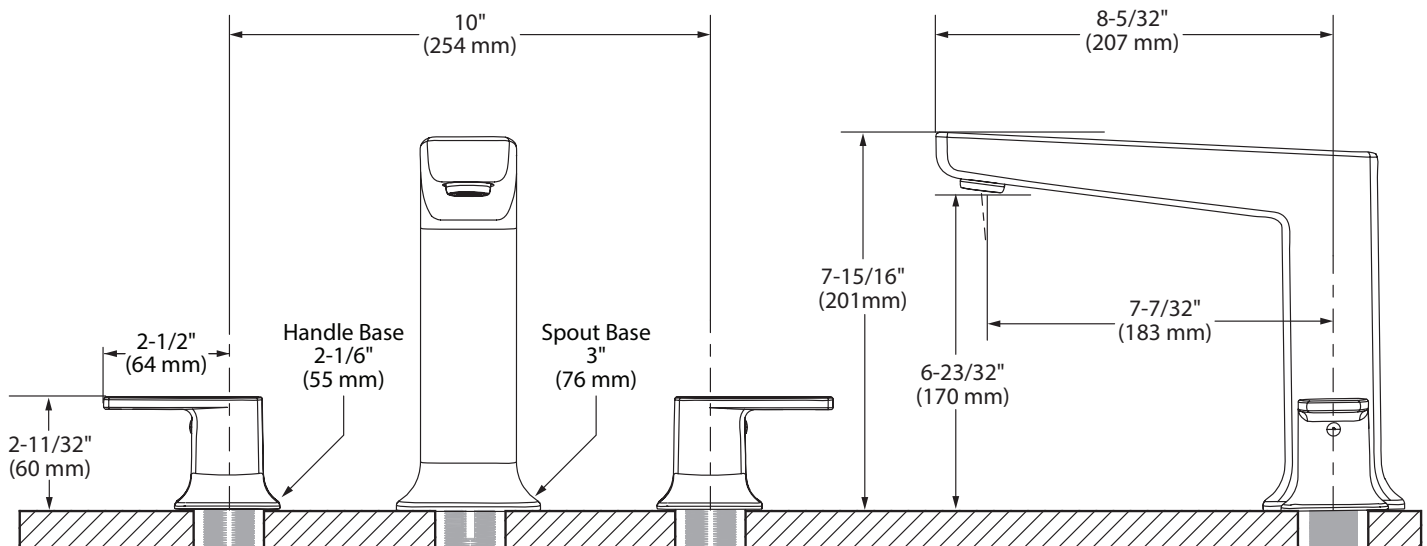

VIA™
Two-Handle Roman Tub
Faucet Trim

Models: TS955 series

Valves: 4792, 4793, 4794,
4796, 4797, 4798

CRITICAL DIMENSIONS

(DO NOT SCALE)