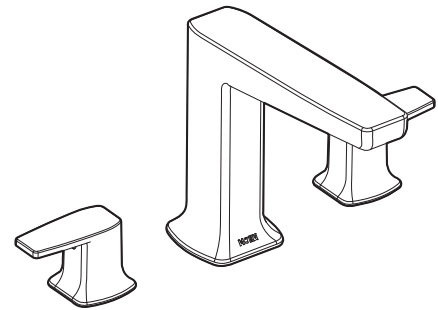

DESCRIPTION

- Metal construction with various finishes identified by suffix

OPERATION

- Lever style handles
- Rotate hot side handle counterclockwise to open (clockwise to close) and the cold side handle clockwise to open and (counterclockwise to close)

VIA™
Two-Handle Roman Tub
Faucet Trim

Models: TS955 series

Valves: 4792, 4793, 4794,
4796, 4797, 4798

CRITICAL DIMENSIONS

(DO NOT SCALE)