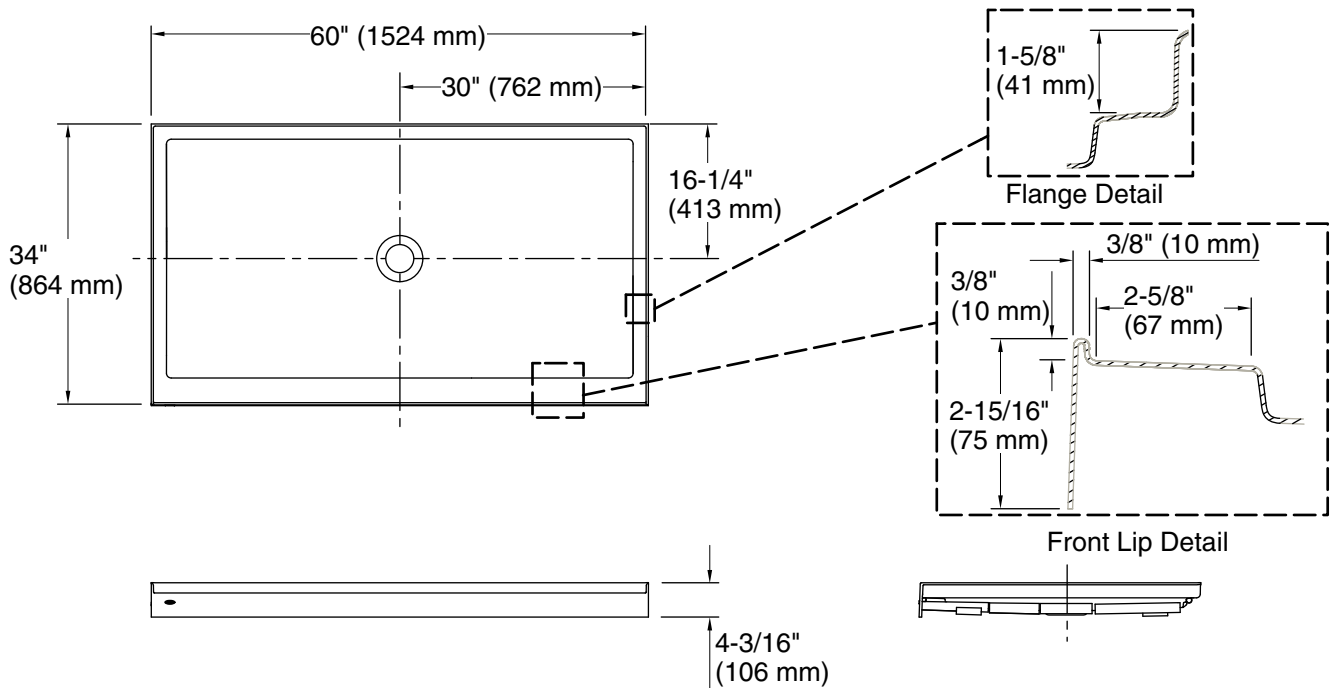

Technical Information

All product dimensions are nominal.

Installation: Three-wall alcove
Drain location: Center
Weight: 63 lbs (28.6 kg)

Notes

Measure your actual product for rough-in details.

Install this product according to the installation instructions.

Subfloor must be within 1/2" (13 mm) of level.

This receptor has a front lip. This should be taken into account when installing a shower door.