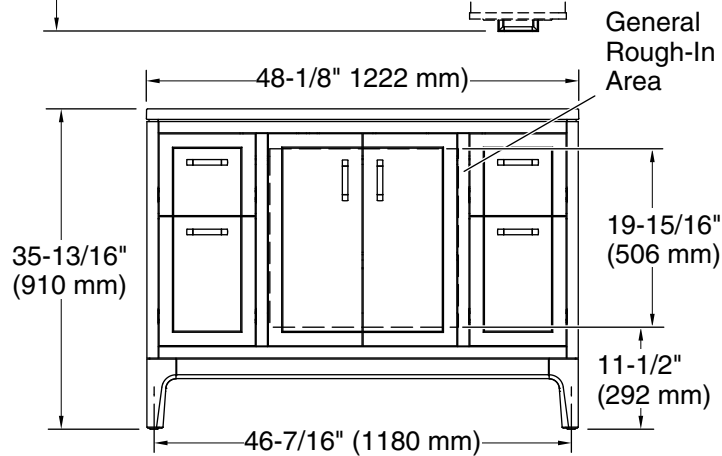

Features

- Four full-extension 12¾" (325 mm) drawers with soft-close side-mount slides
- Three-way adjustable slow-close door hinges for easy cabinet access
- 18" (457 mm) cabinet interior provides ample storage space
- Finish-matched cabinet interior offers generous clearance for plumbing
- Customize your storage with optional accessories such as floor liners, drawer organizers, and perfectly sized containers (sold separately)
- Coordinates with K-33558 upgraded hardware finishes, K-25817 quartz backsplash, K-25819 quartz side splash, and K-32816-SH10 upgraded legs (sold separately)

48" bathroom vanity cabinet with sink and quartz top K-33554-ASB

Waste Pipe Location Information

Technical Information

All product dimensions are nominal.

Notes

Install this product according to the installation instructions.