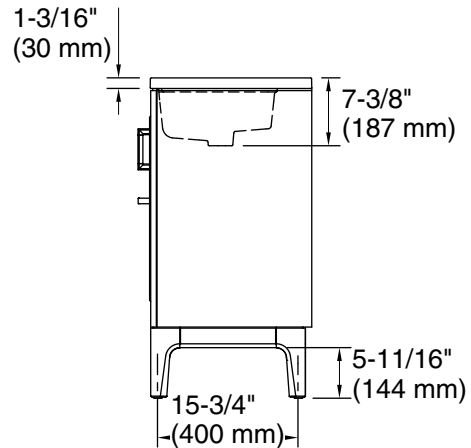

Features

- Four full-extension 12¾" (325 mm) drawers with soft-close side-mount slides
- Three-way adjustable slow-close door hinges for easy cabinet access
- 18" (457 mm) cabinet interior provides ample storage space
- Finish-matched cabinet interior offers generous clearance for plumbing
- Customize your storage with optional accessories such as floor liners, drawer organizers, and perfectly sized containers (sold separately)
- Coordinates with K-33558 upgraded hardware finishes, K-25817 quartz backsplash, K-25819 quartz side splash, and K-32816-SH10 upgraded legs (sold separately)

48" bathroom vanity cabinet with sink and quartz top K-33554-ASB

Waste Pipe Location Information

Technical Information

All product dimensions are nominal.

Notes

Install this product according to the installation instructions.