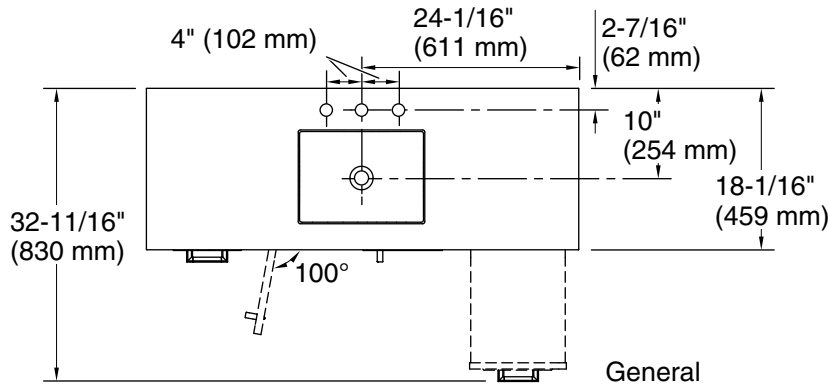

Features

- Four full-extension 12¾" (325 mm) drawers with soft-close side-mount slides
- Three-way adjustable slow-close door hinges for easy cabinet access
- 18" (457 mm) cabinet interior provides ample storage space
- Finish-matched cabinet interior offers generous clearance for plumbing
- Customize your storage with optional accessories such as floor liners, drawer organizers, and perfectly sized containers (sold separately)
- Coordinates with K-33558 upgraded hardware finishes, K-25817 quartz backsplash, K-25819 quartz side splash, and K-32816-SH10 upgraded legs (sold separately)

48" bathroom vanity cabinet with sink and quartz top K-33554-ASB

Waste Pipe Location Information

Technical Information

All product dimensions are nominal.

Notes

Install this product according to the installation instructions.