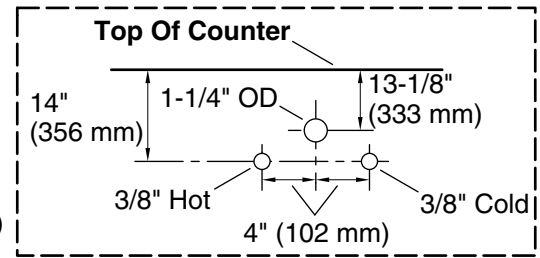

Features

- Four full-extension 12¾" (325 mm) drawers with soft-close side-mount slides
- Three-way adjustable slow-close door hinges for easy cabinet access
- 18" (457 mm) cabinet interior provides ample storage space
- Finish-matched cabinet interior offers generous clearance for plumbing
- Customize your storage with optional accessories such as floor liners, drawer organizers, and perfectly sized containers (sold separately)
- Coordinates with K-33558 upgraded hardware finishes, K-25817 quartz backsplash, K-25819 quartz side splash, and K-32816-SH10 upgraded legs (sold separately)

48" bathroom vanity cabinet with sink and quartz top K-33554-ASB

Waste Pipe Location Information

Technical Information

All product dimensions are nominal.

Notes

Install this product according to the installation instructions.