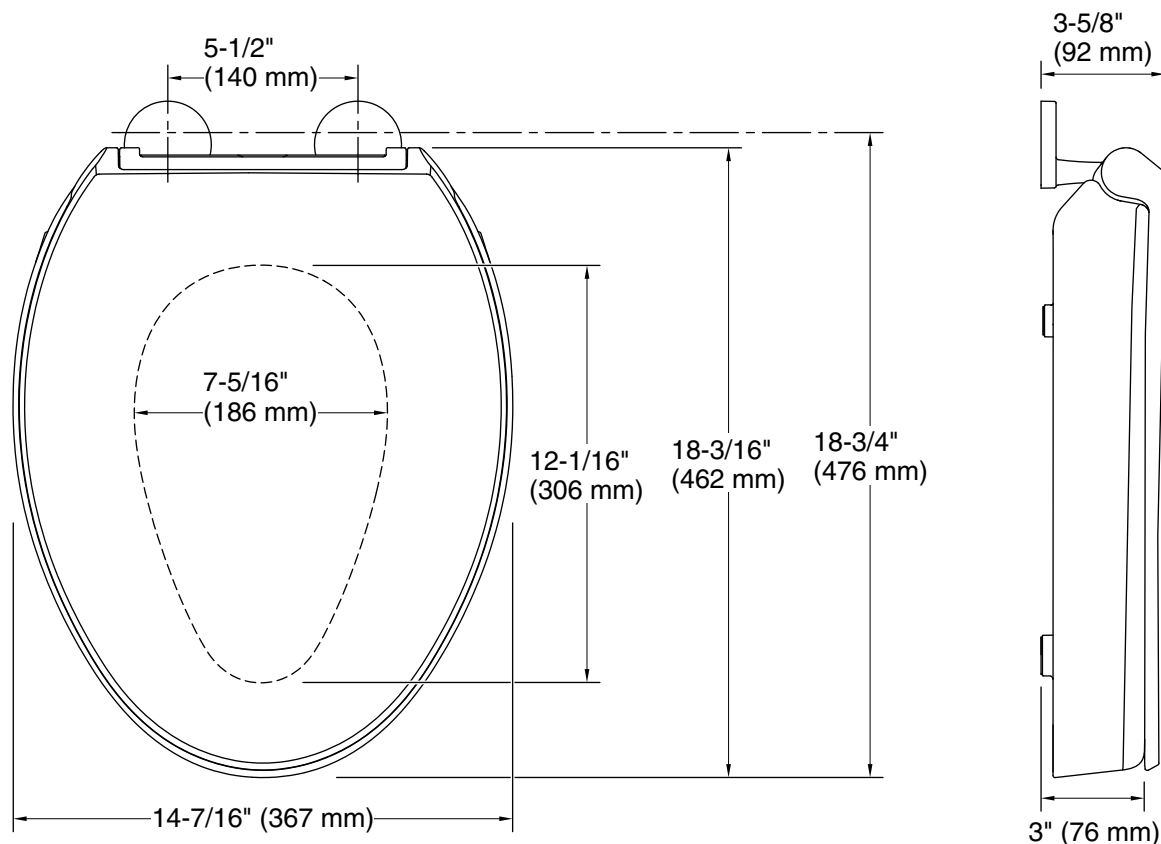

## Technical Information

All product dimensions are nominal.

Seat shape type: Elongated  
Seat front type: Closed-front  
Seat-mounting holes: 5-1/2" (140 mm)