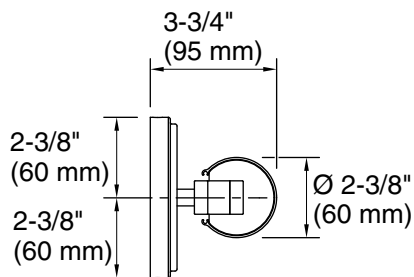

- Requires a 4" W (102 mm) x 1-1/2" D (38 mm) octagonal electrical outlet box

Codes/Standards

California Energy Commission (CEC)
UL 1598
CSA C22.2 No. 250.0
CA Title 24 JA8

KOHLER® Indoor Lighting Fixtures Limited Warranty

Technical Information

All product dimensions are nominal.

Material: Polymer, Steel, Aluminum
Lighting Type: Integrated LED
Socket Type: LED Integrate
Number of Shades: 1
Shade Type: Frosted Plastic
Hanging Type: Non-hanging
Electrical component rating: LED: 60 Hz, 23 W, 2087 Lumens