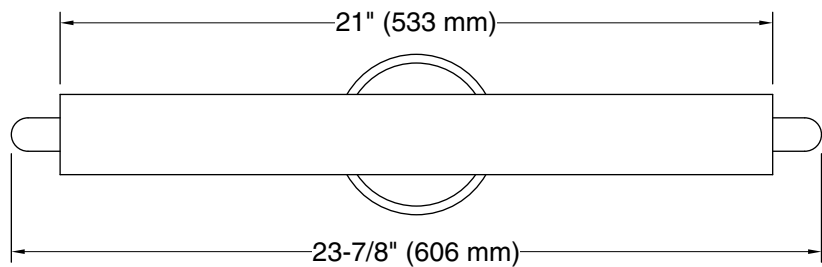

Features

- Rounded glass shade joins pristinely with its decorative mount, creating an elegant simplicity
- A great piece for almost any space — master bathroom, guest bathroom, hallway, or bedside
- Integrated LED
- Suitable for damp locations, per UL 1598
- Includes installation hardware
- Coordinates with other products in the Crue collection

- Requires a 4" W (102 mm) x 1-1/2" D (38 mm) octagonal electrical outlet box

Codes/Standards

California Energy Commission (CEC)
UL 1598
CSA C22.2 No. 250.0
CA Title 24 JA8

KOHLER® Indoor Lighting Fixtures Limited Warranty

Technical Information

All product dimensions are nominal.

Material: Polymer, Steel, Aluminum
Lighting Type: Integrated LED
Socket Type: LED Integrate
Number of Shades: 1
Shade Type: Frosted Plastic
Hanging Type: Non-hanging
Electrical component rating: LED: 60 Hz, 23 W, 2087 Lumens