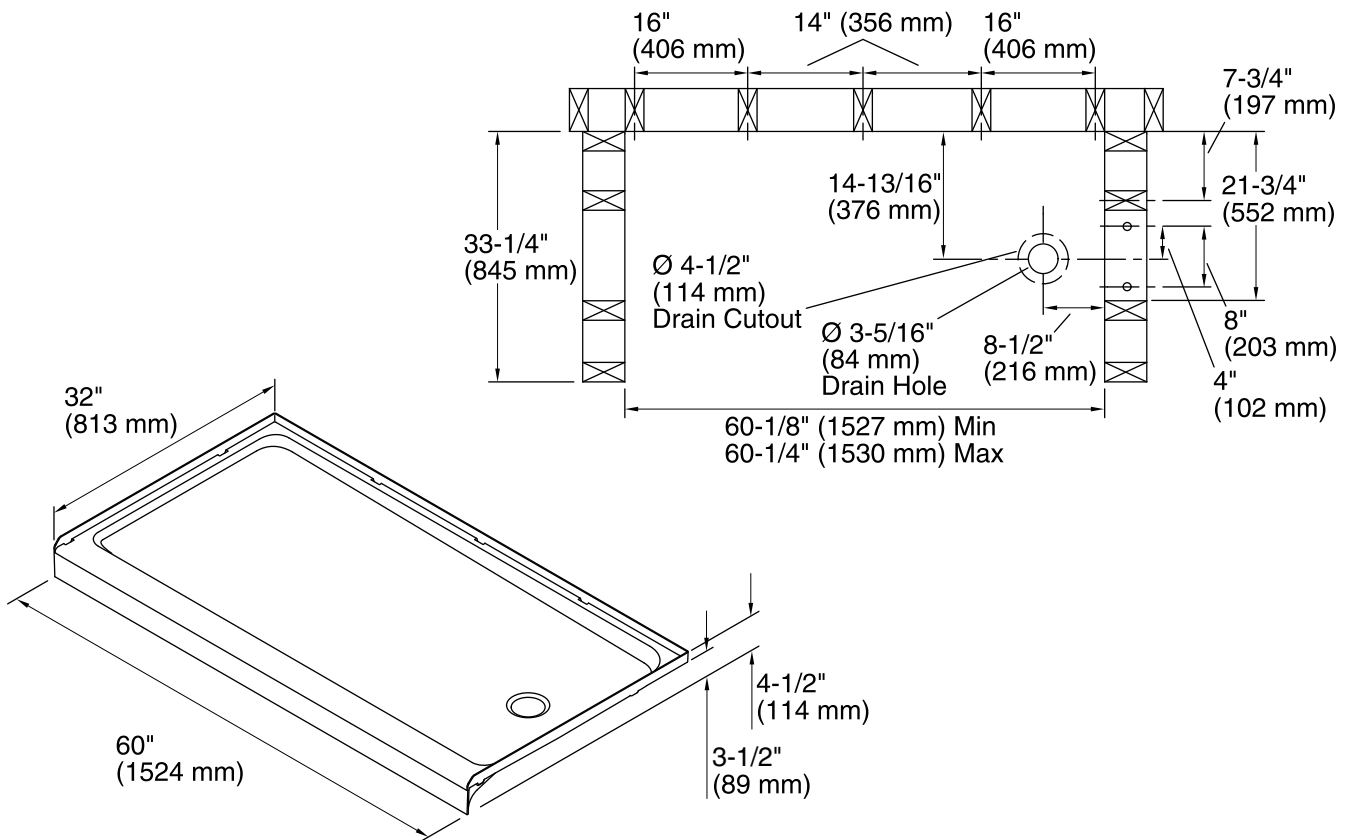

Ensemble™

60" x 32" End Drain Shower Base

72181120

Features

- 4-1/2" threshold
- Solid Vikrell material
- Durable high-gloss finish with a molded-in textured floor
- Right drain
- Suitable for tile-down application
- Compatible with Ensemble walls (series 7218)

For the most current Specification Sheet, go to www.sterlingplumbing.com.

12-4-2018 15:10 - US

Technical Information

All product dimensions are nominal.

Installation: 3-Wall Alcove
 Drain location: Right
 Weight: 35.6 lbs (16.1 kg)