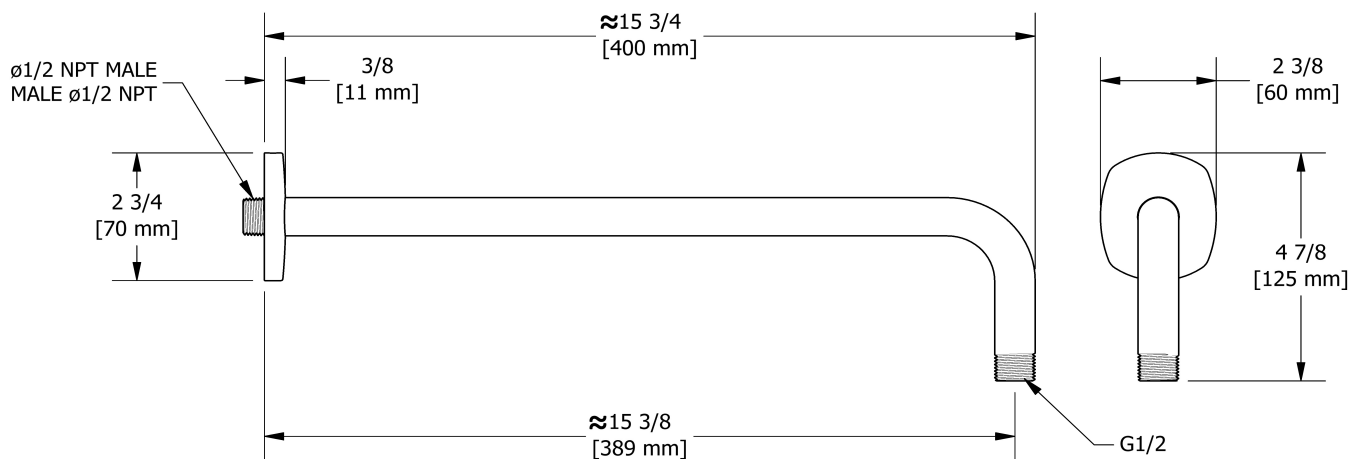

Sizes, models and finishes may differ from those presented.

Warranty

This **Riobel Inc.** product you have purchased carries a Limited Lifetime Warranty on the chrome, PVD finish, blacks and all working parts and is guaranteed from the initial purchase date against all manufacturing defects. All other finishes, including plastic components, are guaranteed for one year. All electric and/or electronic parts are covered by a 5-year limited warranty.

Customer Service

Ontario, West Canada : 888-287-5354 Quebec, Maritimes, United States : 866-473-8442