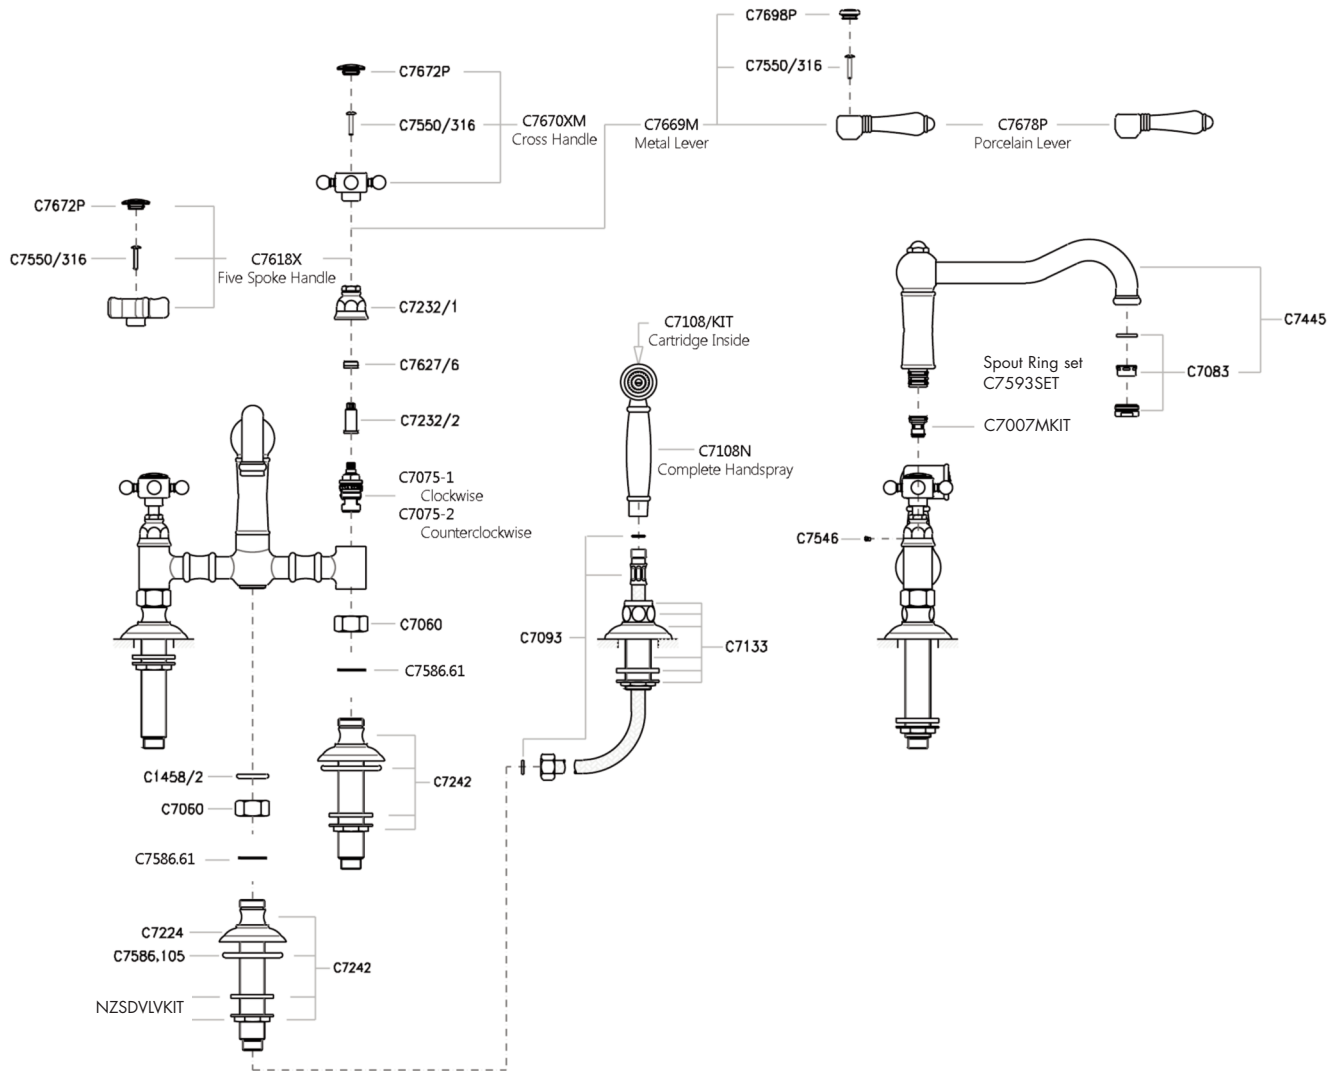

A1458 Spare Parts

Consult your local ROHL showroom for additional information and specifications. For complete warranty details and a list of showrooms, go to www.rohlhome.com.