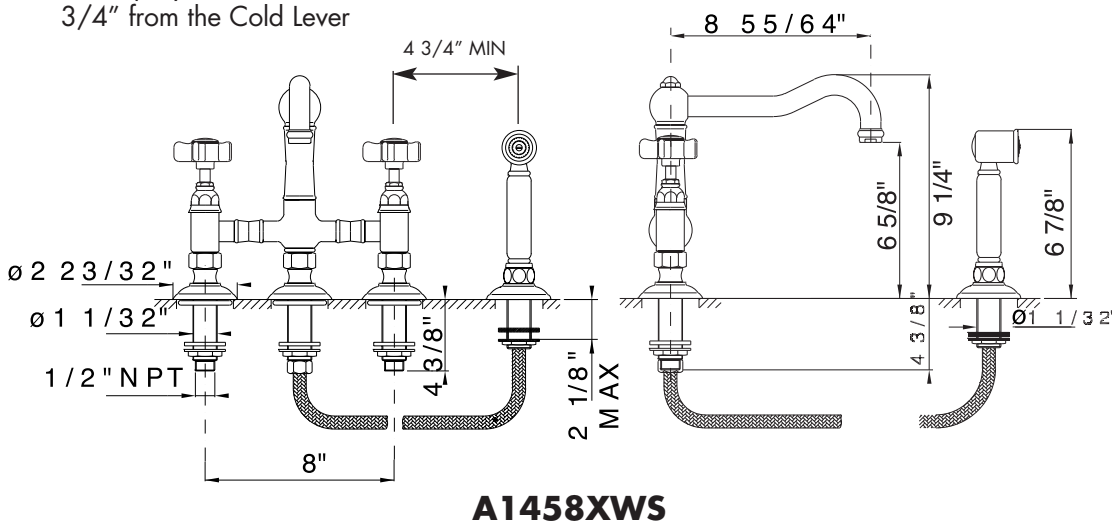

WARRANTY

- Limited Lifetime*
- No Warranty on Tuscan Brass Finish (TCB)

Consult your local ROHL showroom for additional information and specifications. For complete warranty details and a list of showrooms, go to www.rohlhome.com.