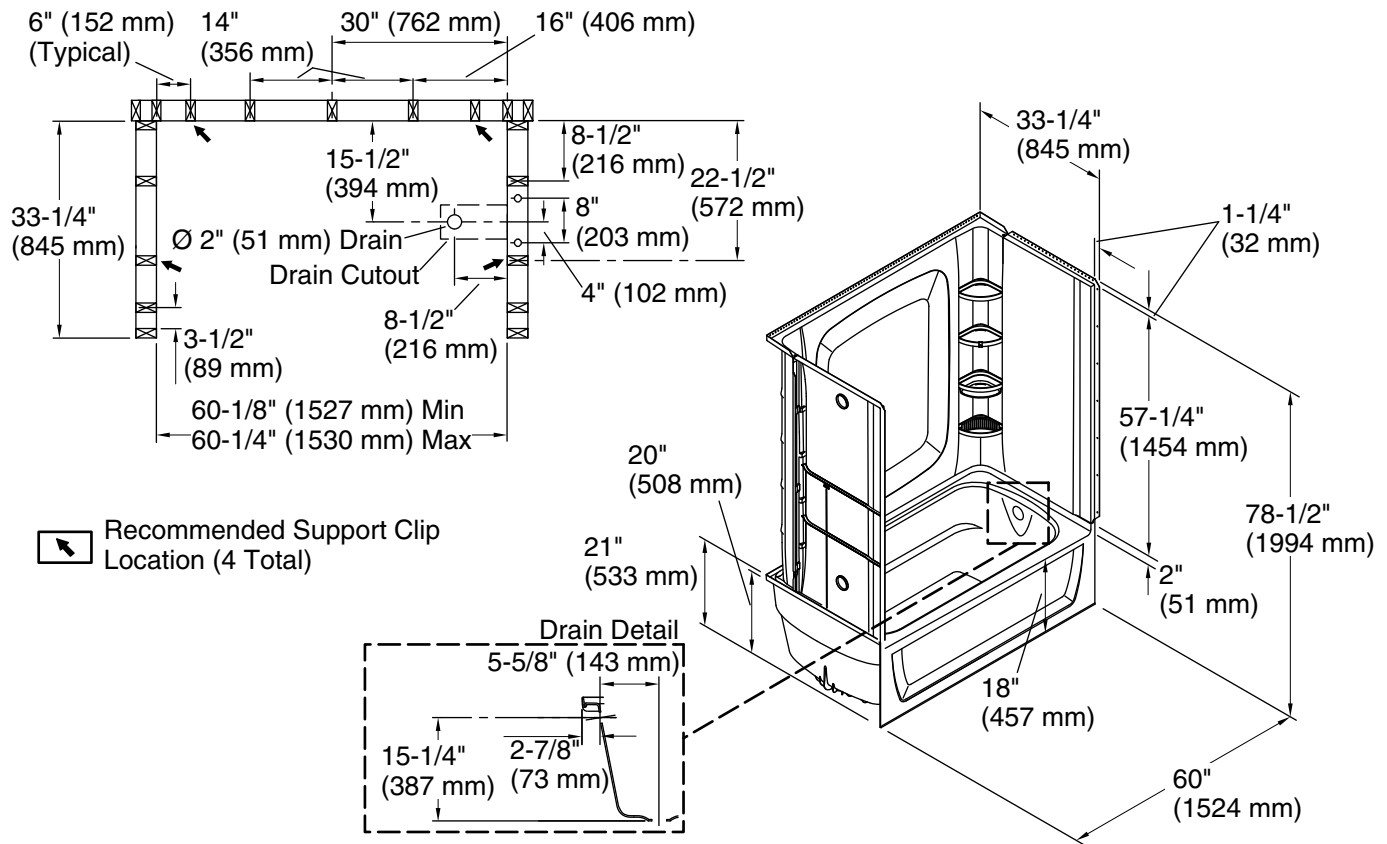

## 60" x 32" Bath/Shower, Right Drain

### 60" x 32" Bath/Shower, Right Drain

### Technical Information

All product dimensions are nominal.

Installation:	Three-wall alcove
Drain location:	Right
Basin area, bottom:	42" x 20" (1067 mm x 508 mm)
Basin area, top:	54" x 26" (1372 mm x 660 mm)
Water depth:	13-3/4" (349 mm)
Water capacity:	55 gal (208.2 L)
Minimum flat for door:	3" (76 mm)
Maximum door height:	59" (1499 mm)
Maximum door width:	57-11/16" (1465 mm)