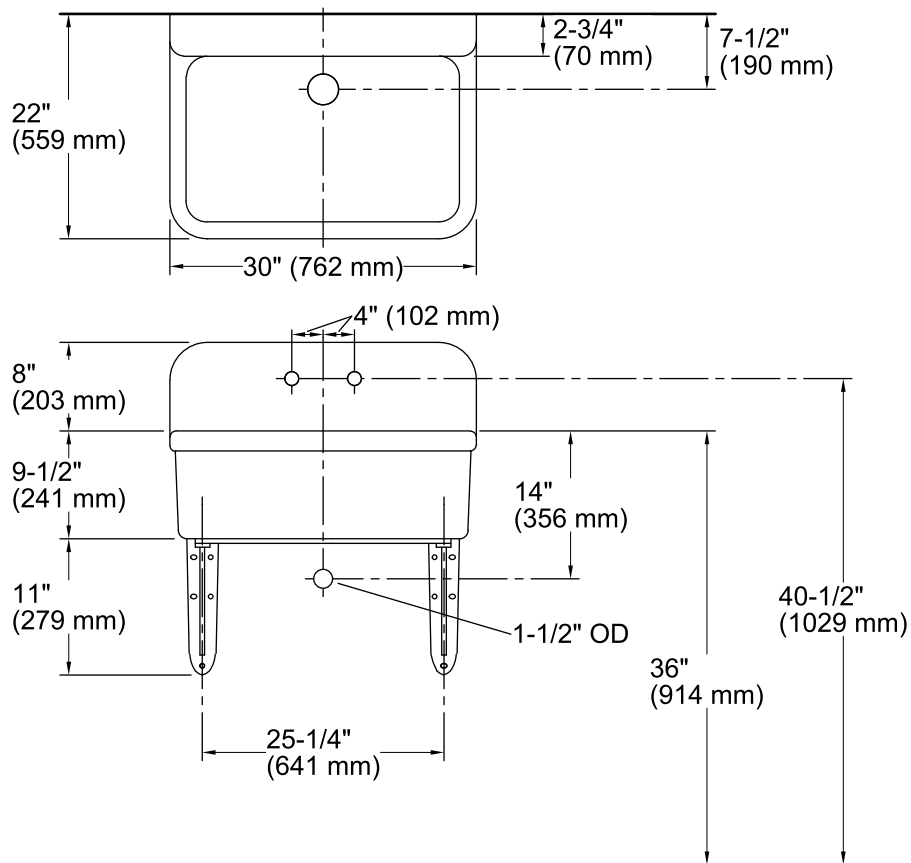

Features

- Vitreous china.
- Wall-mount.
- Single basin.
- Rectangular basin.
- 8-inch centers.
- 30" (762 mm) x 22" (559 mm) x 8-5/8" (219 mm)

Recommended Accessories

K-1814-P Wall Mount Sink Brackets

Optional Accessories

Color	Code	Description
-------	------	-------------

	0	White
--	---	-------

Technical Information

All product dimensions are nominal.

Bowl configuration:	Single
Installation:	Top-mount
Bowl area (Only)	Length: 28" (711 mm) Width: 18" (457 mm) Water depth: 8-5/8" (219 mm)
Number of deck holes:	2
Faucet hole(s):	1-3/8" (35 mm)
Drain hole:	2-1/4" (57 mm)