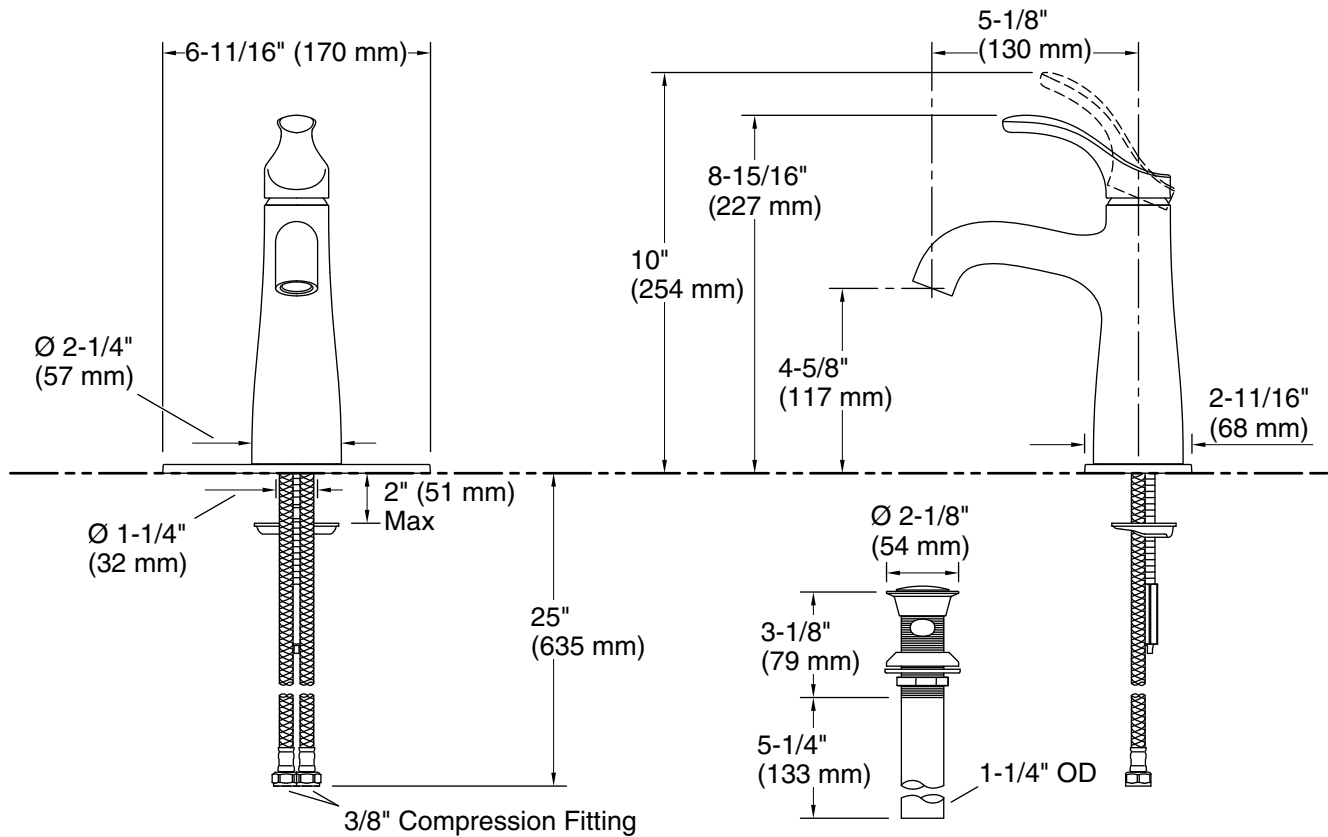

Features

- A single handle controls both on/off activation and temperature setting
- 5-1/8" (130 mm) spout reach
- 1.2 gpm (4.5 lpm) maximum flow rate at 60 psi (4.14 bar)
- KOHLER ceramic disc valves exceed industry longevity standards for a lifetime of durable performance
- Clicker drain with tailpiece and overflow
- Coordinates with other products in the Simplicite collection

Material

- Premium material construction for durability and reliability
- KOHLER finishes resist corrosion and tarnishing

Installation

- For single-hole or 4" (102 mm) centerset installation (escutcheon plate included)
- Deck-mount
- Preattached flexible supply lines simplify installation

Technical Information

All product dimensions are nominal.

Faucet:

Flow rate: 1.2 gal/min (4.5 l/min)
Pressure: 45 psi (3.1 bar)
Drain included: Yes

Notes

Install this product according to the installation instructions.