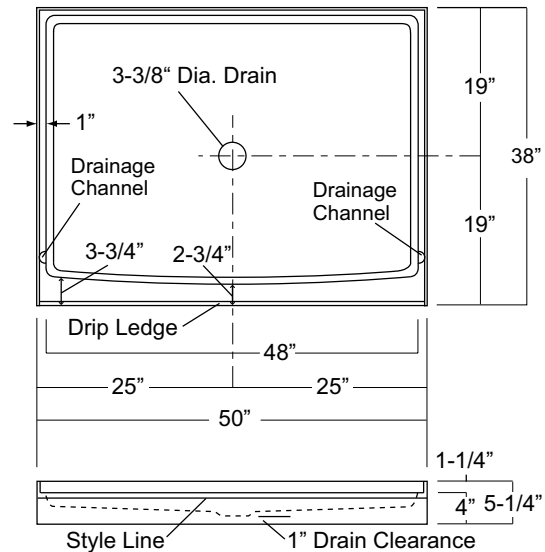

50-INCH CENTER DRAIN SHOWER BASE

Oasis

SB-5038

Home Innovation
LAB CERTIFIED™

Rough-In Dim.: 50" wide x 38" deep x 5-1/4" high

Finished Dim.: 50" wide x 38" deep x 4" high

Unit Features

- Sanitary Grade Polyester Gelcoat Surface
- 3-3/8" Center Drain
- Integral Tile Flange
- Balsa Wood Core Floor Structure
- Textured Floor Pattern

Special Notes

- Individually Packaged In Cartons

Unit Order Numbers

Gelcoat: SB-5038

NOTE: Critical enclosure dimensions should be taken directly from the installed shower base with finished wall surround.

Photographic images may include optional components and appear different than actual product.
Dimensions shown are maximum. Due to the nature of the materials involved, actual unit dimensions can vary (tolerances: +/-1/8 inch)
Oasis reserves the right to modify or discontinue product and/or associated equipment without prior written or verbal notification or obligation.