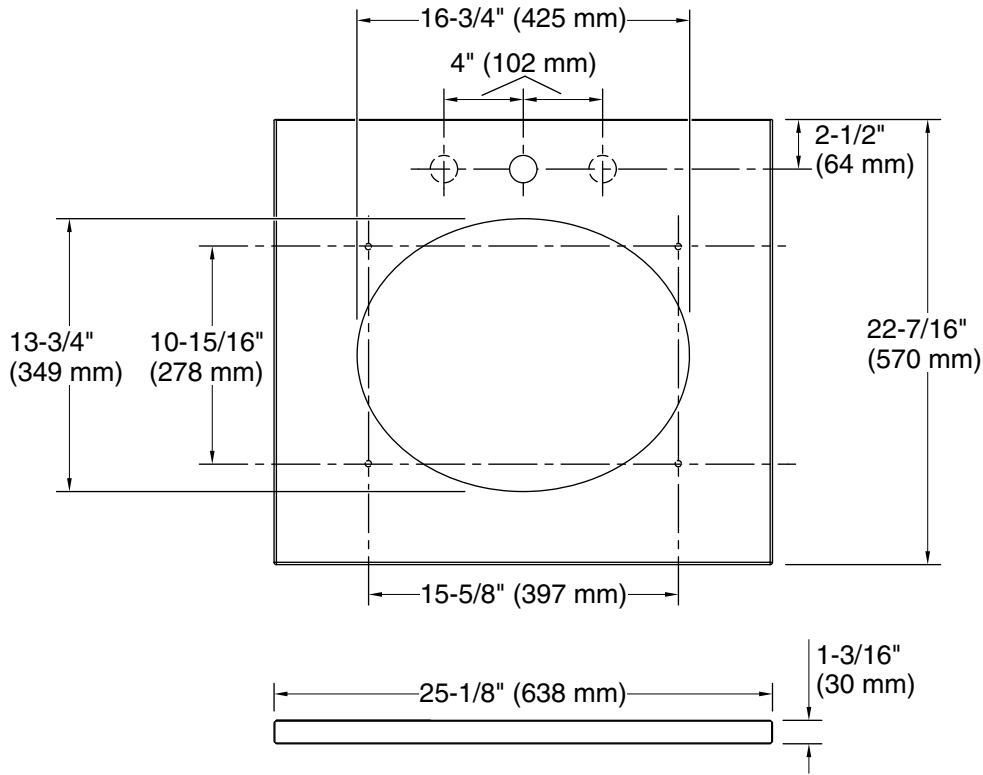

### Installation

- Vanity top.
- Single faucet hole with pilot holes for optional 8" (203 mm) widespread faucet configuration.

### Technical Information

All product dimensions are nominal.

Installation: Vanity top/ITB

Number of deck holes: 1