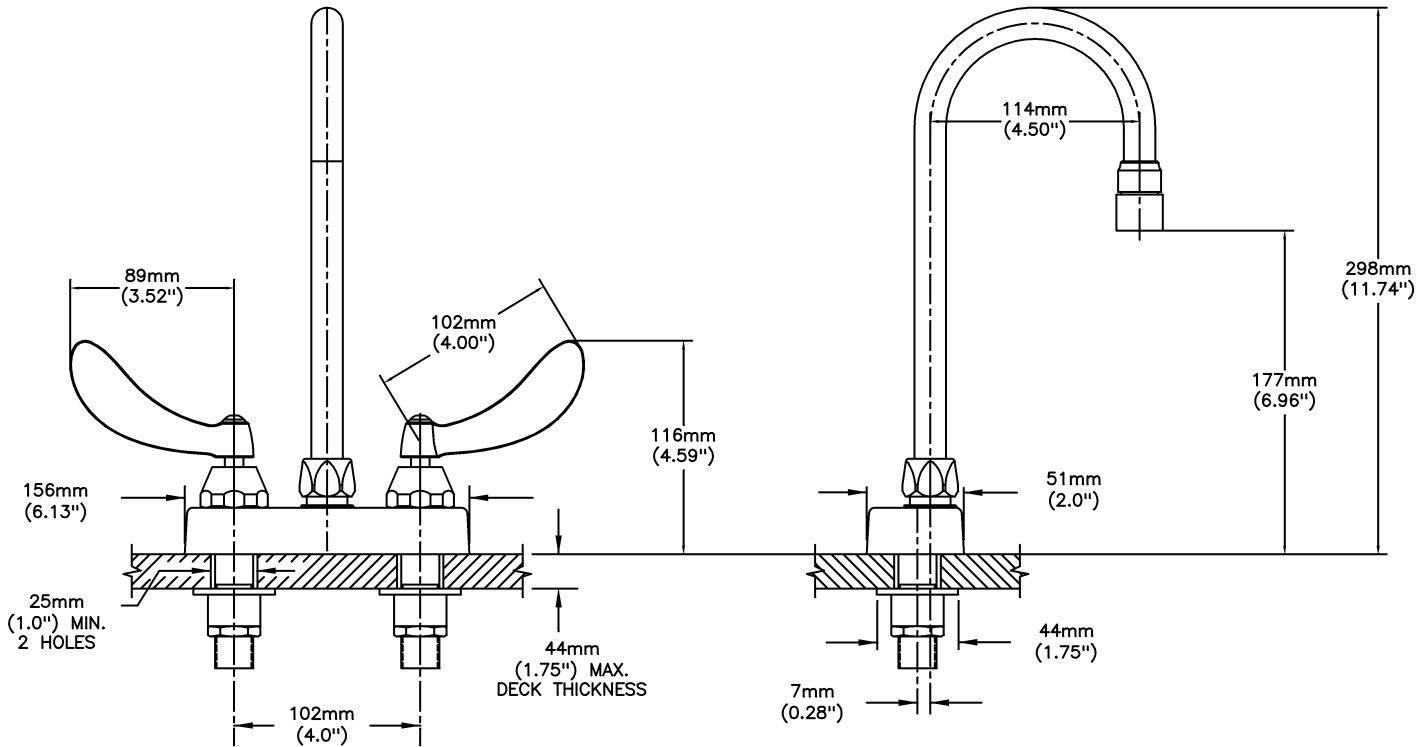

Lavatory Faucets

4" deck LESS pop-up - CER-TECK® ceramic structures

Model No: 27C4834

COMPLIES WITH:

- Verified compliant with 0.25% weighted average Pb content regulations
- CSA certified.
- Complies to ASME A112.18.1/CSA B125.1
- Outlet options 2 and 7 are EPA WaterSense listed
- (Contact Delta Representative for State and/or Local Approvals)

SPECIFICATION:

- HEAVY DUTY CAST BRASS sink faucet
- 102mm (4") centers, two handle
- Polished chrome plated finish
- CER-TECK® ceramic structures
- Metal hold-down package
- Spout#: 8 - Gooseneck spout-4.5" spout reach -Standard rigid/swivel field installation-Vandal resistant .090" wall thickness(R2)
- Outlet#: 3 - Vandal Resistant 1.5 gpm (5.7L/min) Flow Control Aerator
- Handle#: 4 - 102 mm (4") Blade Handles- ADA Compliant-Sanitary Hoods-Metal-Color indexed-Vandal resistant screws

OPERATION:

- Not Available

(Dimensional drawing on following page)

Delta reserves the right (1) to make changes to specifications and materials, and (2) to change or discontinue models, both without notice or obligation. Dimensions are for reference. Measurement may vary plus or minus 6mm(0.25"). Mounting locations are suggested only. Check with local codes for requirements in your area. This spec was produced July 23, 2018.

INLET FOR 3/8" OR 1/2" FLEXIBLE RISER
OR 1/2-14 NPSM COUPLING NUT (NOT SUPPLIED)

Delta reserves the right (1) to make changes to specifications and materials, and (2) to change or discontinue models, both without notice or obligation. Dimensions are for reference. Measurement may vary plus or minus 6mm(0.25"). Mounting locations are suggested only. Check with local codes for requirements in your area. This spec was produced July 23, 2018.