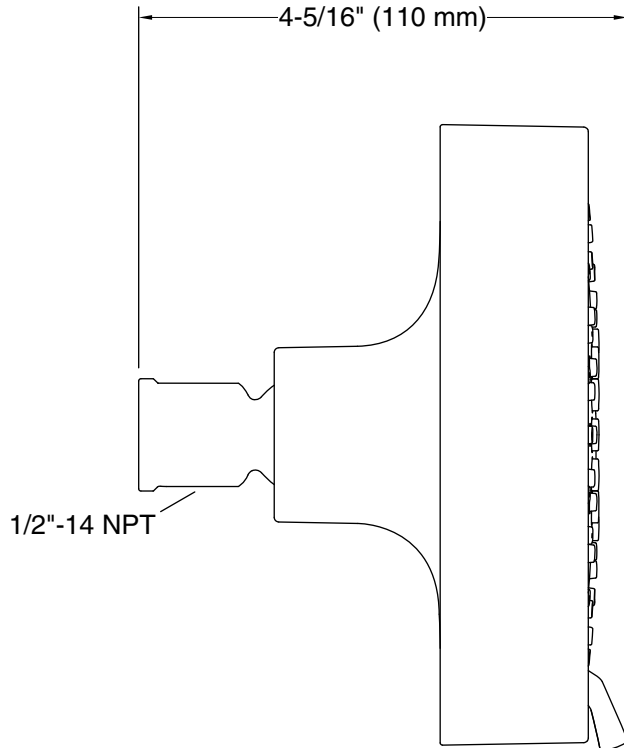

Material

- KOHLER® finishes resist corrosion and tarnishing

Installation

- Shower arm and flange sold separately
- 1/2"-14 NPT connection.
- Wall-mount

Recommended Products/Accessories

K-7397 Shower Arm and Flange
 K-7395 Shower Arm and Flange
 K-933 Shower Arm and Flange
 K-23723 Faucet cleaner

Technical Information

All product dimensions are nominal.

Showerhead/Body Spray:

Rated maximum flow: 1.75 gal/min (6.6 l/min)

Notes

Install this product according to the installation instructions.