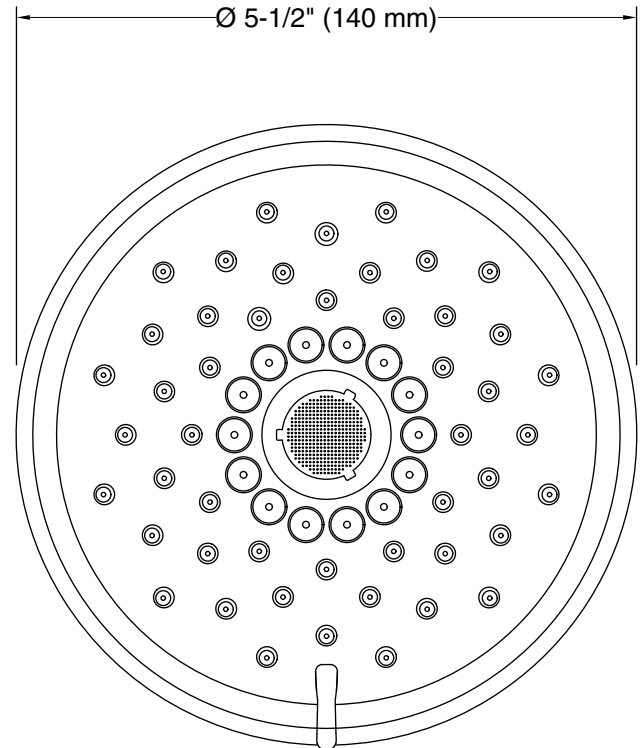

Features

- Multifunction showerhead and handshower each have advanced spray engines to provide three experiences: full coverage, pulsating massage, and silk spray
- Full coverage spray produces an encompassing spray ideal for everyday use
- Pulsating massage spray targets sore muscles to ease away aches and pains
- Silk spray releases a dense, luxurious spray ideal for rinsing
- Thumb tab allows for a smooth transition between sprays
- MasterClean™ sprayface features an easy-to-clean surface that withstands mineral buildup and maximizes spray performance
- 1.75 gpm (6.6 lpm) flow rate.
- Coordinates with Purist®, Stillness®, and Composed® faucets and accessories
- This product can help a building earn Water Efficiency points in LEED® Green Building Rating System

Material

- KOHLER® finishes resist corrosion and tarnishing

Installation

- Shower arm and flange sold separately
- 1/2"-14 NPT connection.
- Wall-mount

Recommended Products/Accessories

K-7397 Shower Arm and Flange
 K-7395 Shower Arm and Flange
 K-933 Shower Arm and Flange
 K-23723 Faucet cleaner

Technical Information

All product dimensions are nominal.

Showerhead/Body Spray:

Rated maximum flow: 1.75 gal/min (6.6 l/min)

Notes

Install this product according to the installation instructions.