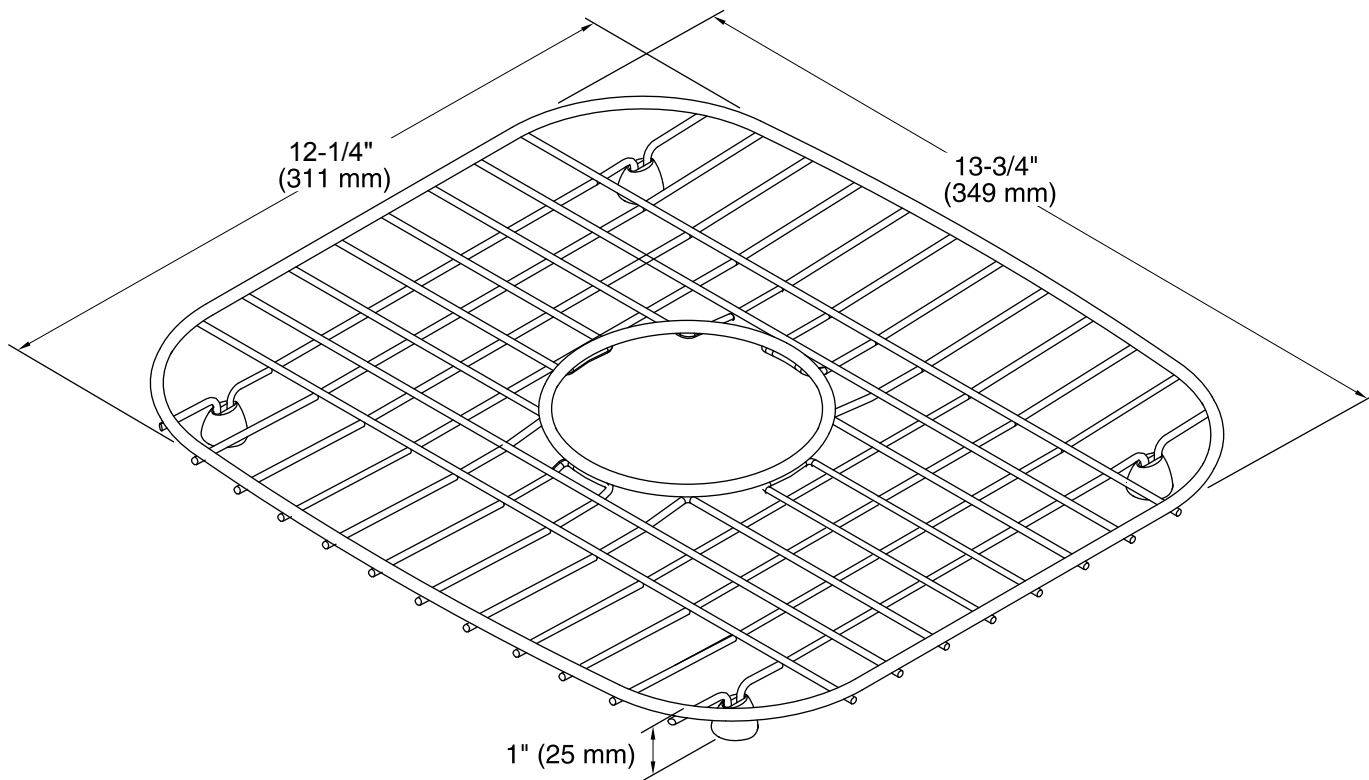

## Features

- Fits in the small bowl of the K-3371 and K-3372 Verse kitchen sinks and K-3180 and K-3181 Undertone kitchen sinks.
- Durable stainless-steel construction.
- Helps protect sink surface from daily wear.
- Dishwasher safe.
- Rubber feet provide added protection.

## Technical Information

All product dimensions are nominal.